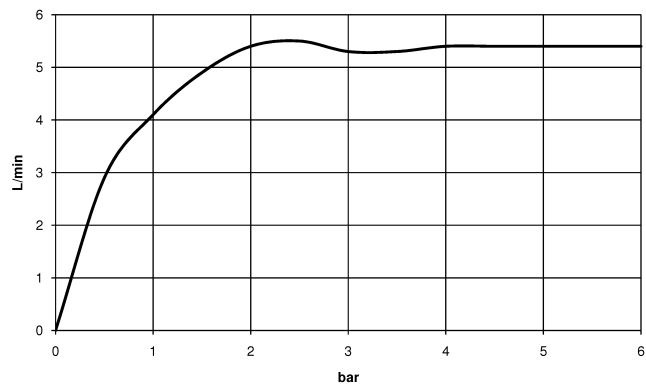

**META Wall-mounted single-lever basin mixer without pop-up waste - Matte Black**

META

36 805 661

- 160mm projection
- fixed spout
- circular, air-enriched flow
- hole diameter 60 mm
- rosette Ø 78 mm
- max. spout flow rate 5.7 l/min
- lead-free
- with single-point mounting

**Required miscellaneous**

- Concealed wall mounting -** 35 050 970 90
- min. recess depth 80 mm
  - max. recess depth 105 mm

36 805 661

mm [inches]

**Flow rate chart**

36 805 661

**Spare parts list**

No.	Item Number	Name	Quantity used	Delivery time
1	90 30 11 232 00 90	disc	1	10
2	90 24 01 046 01 90	connection	2	10
3	90 27 66 026 00-33	rosette	1	-
Spare part can no longer be ordered, please order the replacement item				
4	09 31 11 144 90	pin	1	2
5	90 15 05 044 00 90	cartridge	1	2
6	09 24 04 266 90	nut	1	2
7	09 14 10 120 90	seal	1	2
8	09 28 30 043-33	cover	1	30
9	90 20 66 024 00-33	handle	1	30
10	90 23 01 168 00-33	aerator	1	30
11	90 30 30 229 00 90	screw	2	10