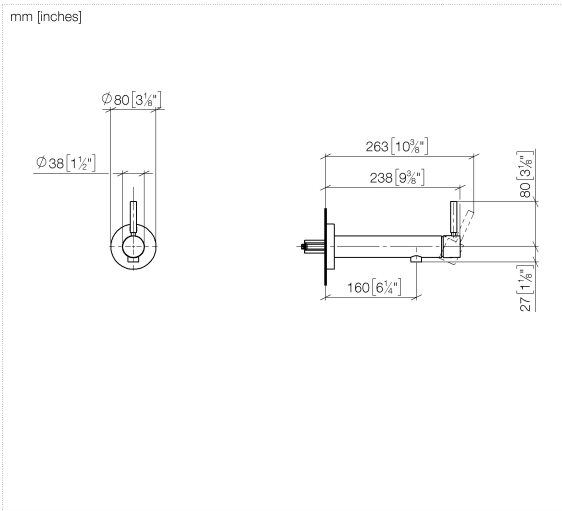

**META Wall-mounted single-lever basin mixer without pop-up waste - Matte Black**

META

36 805 661

- 160mm projection
- fixed spout
- circular, air-enriched flow
- hole diameter 60 mm
- rosette Ø 78 mm
- max. spout flow rate 5.7 l/min
- lead-free
- with single-point mounting

**Required miscellaneous**

- Concealed wall mounting -** 35 050 970 90
- min. recess depth 80 mm
  - max. recess depth 105 mm

36 805 661

mm [inches]

**Flow rate chart**

36 805 661

**Spare parts list**

No.	Item Number	Name	Quantity used	Delivery time
1	90 30 11 232 00 90	disc	1	10
2	90 24 01 046 01 90	connection	2	10
3	90 27 66 026 00-33	rosette	1	-
Spare part can no longer be ordered, please order the replacement item				
4	09 31 11 144 90	pin	1	2
5	90 15 05 044 00 90	cartridge	1	2
6	09 24 04 266 90	nut	1	2
7	09 14 10 120 90	seal	1	2
8	09 28 30 043-33	cover	1	30
9	90 20 66 024 00-33	handle	1	30
10	90 23 01 168 00-33	aerator	1	30
11	90 30 30 229 00 90	screw	2	10