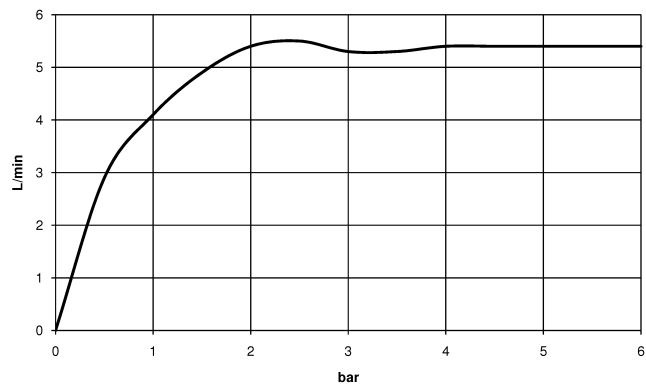

**META Wall-mounted single-lever basin mixer without pop-up waste - Brushed Bronze**

META

36 805 661

- 160mm projection
- fixed spout
- circular, air-enriched flow
- hole diameter 60 mm
- rosette Ø 78 mm
- max. spout flow rate 5.7 l/min
- lead-free
- with single-point mounting

36 805 661

mm [inches]

**Flow rate chart**

36 805 661  
Parts for other finishes can be found here: Chrome

**Spare parts list**

No.	Item Number	Name	Quantity used	Delivery time
1	90 30 11 232 00 90	disc	1	10
2	90 24 01 046 01 90	connection	2	10
3	90 27 66 026 00-42	rosette	1	-
Spare part can no longer be ordered, please order the replacement item				
4	09 31 11 144 90	pin	1	2
5	90 15 05 044 00 90	cartridge	1	2
6	09 24 04 266 90	nut	1	2
7	09 14 10 120 90	seal	1	2
8	09 28 30 043-42	cover	1	60
9	90 20 66 024 00-42	handle	1	30
10	90 23 01 168 00-42	aerator	1	30
11	90 30 30 229 00 90	screw	2	10