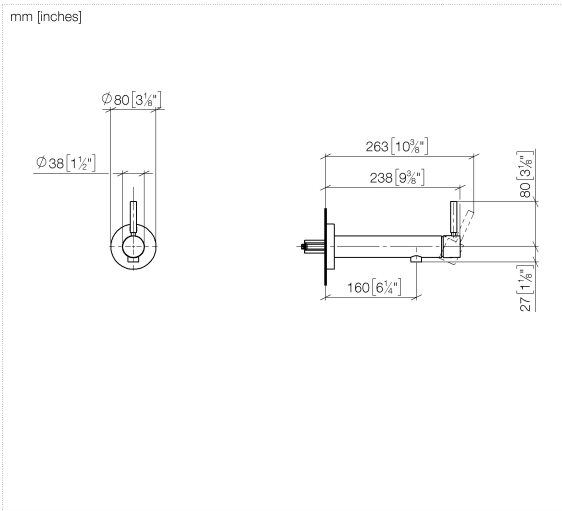

**META Wall-mounted single-lever basin mixer without pop-up waste - Brushed Bronze**

META

36 805 661

- 160mm projection
- fixed spout
- circular, air-enriched flow
- hole diameter 60 mm
- rosette Ø 78 mm
- max. spout flow rate 5.7 l/min
- lead-free
- with single-point mounting

36 805 661

mm [inches]

**Flow rate chart**

36 805 661  
Parts for other finishes can be found here: Chrome

**Spare parts list**

No.	Item Number	Name	Quantity used	Delivery time
1	90 30 11 232 00 90	disc	1	10
2	90 24 01 046 01 90	connection	2	10
3	90 27 66 026 00-42	rosette	1	-
Spare part can no longer be ordered, please order the replacement item				
4	09 31 11 144 90	pin	1	2
5	90 15 05 044 00 90	cartridge	1	2
6	09 24 04 266 90	nut	1	2
7	09 14 10 120 90	seal	1	2
8	09 28 30 043-42	cover	1	60
9	90 20 66 024 00-42	handle	1	30
10	90 23 01 168 00-42	aerator	1	30
11	90 30 30 229 00 90	screw	2	10