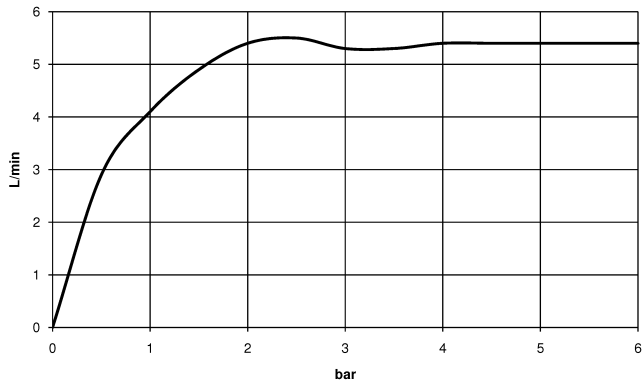

META Wall-mounted single-lever basin mixer without pop-up waste - Brushed Champagne (22kt Gold)

META

36 805 661

- 160mm projection
- fixed spout
- circular, air-enriched flow
- hole diameter 60 mm
- rosette Ø 78 mm
- max. spout flow rate 5.7 l/min
- lead-free
- with single-point mounting

Required miscellaneous

- Concealed wall mounting -** 35 050 970 90
- min. recess depth 80 mm
 - max. recess depth 105 mm

36 805 661

mm [inches]

Flow rate chart

36 805 661

Spare parts list

No.	Item Number	Name	Quantity used	Delivery time
1	90 30 11 232 00 90	disc	1	10
2	90 24 01 046 01 90	connection	2	10
3	90 27 66 026 00-46	rosette	1	-
Spare part can no longer be ordered, please order the replacement item				
4	09 31 11 144 90	pin	1	2
5	90 15 05 044 00 90	cartridge	1	2
6	09 24 04 266 90	nut	1	2
7	09 14 10 120 90	seal	1	2
8	09 28 30 043-46	cover	1	60
9	90 20 66 024 00-46	handle	1	30
10	90 23 01 168 00-46	aerator	1	30
11	90 30 30 229 00 90	screw	2	10