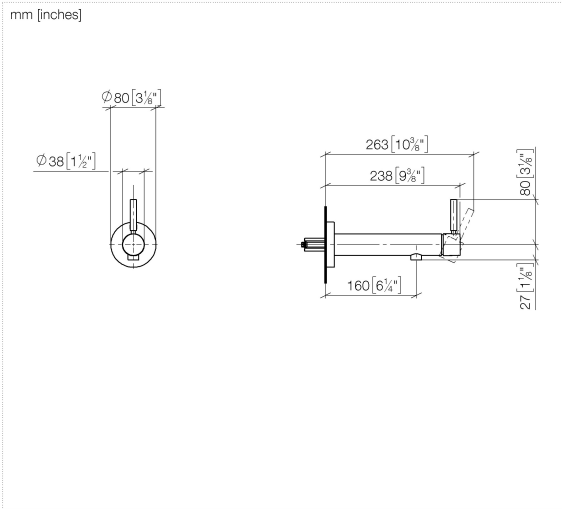

META Wall-mounted single-lever basin mixer without pop-up waste - Brushed Champagne (22kt Gold)

META

36 805 661

- 160mm projection
- fixed spout
- circular, air-enriched flow
- hole diameter 60 mm
- rosette Ø 78 mm
- max. spout flow rate 5.7 l/min
- lead-free
- with single-point mounting

Required miscellaneous

- Concealed wall mounting -** 35 050 970 90
- min. recess depth 80 mm
 - max. recess depth 105 mm

36 805 661

mm [inches]

Flow rate chart

36 805 661

Spare parts list

No.	Item Number	Name	Quantity used	Delivery time
1	90 30 11 232 00 90	disc	1	10
2	90 24 01 046 01 90	connection	2	10
3	90 27 66 026 00-46	rosette	1	-
Spare part can no longer be ordered, please order the replacement item				
4	09 31 11 144 90	pin	1	2
5	90 15 05 044 00 90	cartridge	1	2
6	09 24 04 266 90	nut	1	2
7	09 14 10 120 90	seal	1	2
8	09 28 30 043-46	cover	1	60
9	90 20 66 024 00-46	handle	1	30
10	90 23 01 168 00-46	aerator	1	30
11	90 30 30 229 00 90	screw	2	10