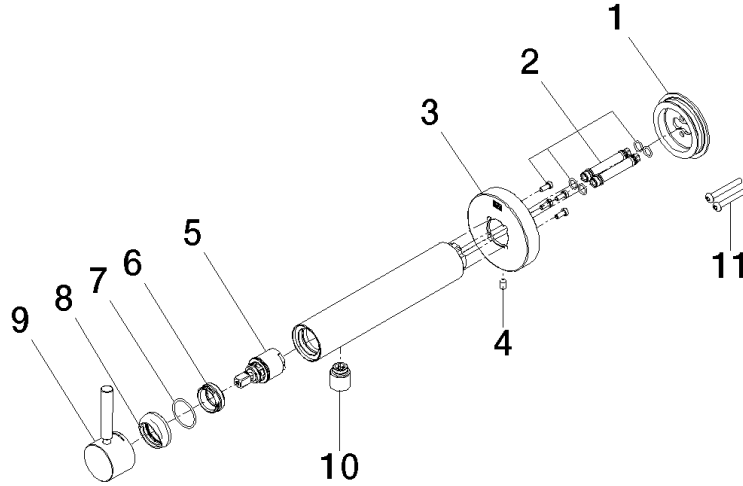

META Wall-mounted single-lever basin mixer without pop-up waste - Brushed Champagne (22kt Gold)

META

36 805 661

- 160mm projection
- fixed spout
- circular, air-enriched flow
- hole diameter 60 mm
- rosette Ø 78 mm
- max. spout flow rate 5.7 l/min
- lead-free
- with single-point mounting

Required miscellaneous

- Concealed wall mounting -** 35 050 970 90
- min. recess depth 80 mm
 - max. recess depth 105 mm

36 805 661

mm [inches]

Flow rate chart

36 805 661

Spare parts list

No.	Item Number	Name	Quantity used	Delivery time
1	90 30 11 232 00 90	disc	1	10
2	90 24 01 046 01 90	connection	2	10
3	90 27 66 026 00-46	rosette	1	-
Spare part can no longer be ordered, please order the replacement item				
4	09 31 11 144 90	pin	1	2
5	90 15 05 044 00 90	cartridge	1	2
6	09 24 04 266 90	nut	1	2
7	09 14 10 120 90	seal	1	2
8	09 28 30 043-46	cover	1	60
9	90 20 66 024 00-46	handle	1	30
10	90 23 01 168 00-46	aerator	1	30
11	90 30 30 229 00 90	screw	2	10