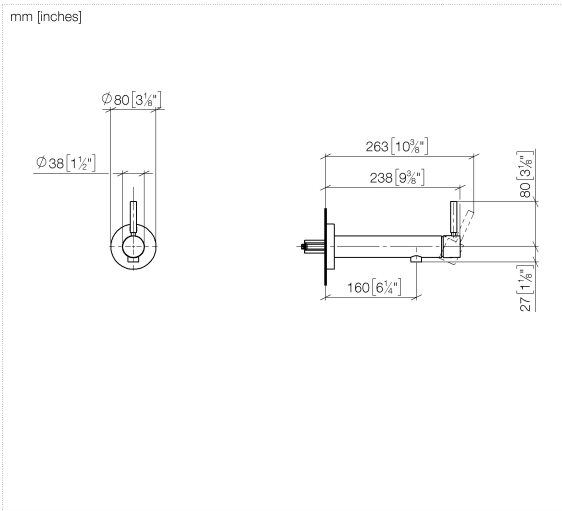

**META Wall-mounted single-lever basin mixer without pop-up waste -
Champagne (22kt Gold)**

META

36 805 661

- 160mm projection
- fixed spout
- circular, air-enriched flow
- hole diameter 60 mm
- rosette Ø 78 mm
- max. spout flow rate 5.7 l/min
- lead-free
- with single-point mounting

Required miscellaneous

- Concealed wall mounting -** 35 050 970 90
- min. recess depth 80 mm
 - max. recess depth 105 mm

36 805 661

mm [inches]

Flow rate chart

36 805 661

Spare parts list

No.	Item Number	Name	Quantity used	Delivery time
1	90 30 11 232 00 90	disc	1	10
2	90 24 01 046 01 90	connection	2	10
3	90 27 66 026 00-47	rosette	1	-
Spare part can no longer be ordered, please order the replacement item				
4	09 31 11 144 90	pin	1	2
5	90 15 05 044 00 90	cartridge	1	2
6	09 24 04 266 90	nut	1	2
7	09 14 10 120 90	seal	1	2
8	09 28 30 043-47	cover	1	60
9	90 20 66 024 00-47	handle	1	30
10	90 23 01 168 00-47	aerator	1	30
11	90 30 30 229 00 90	screw	2	10