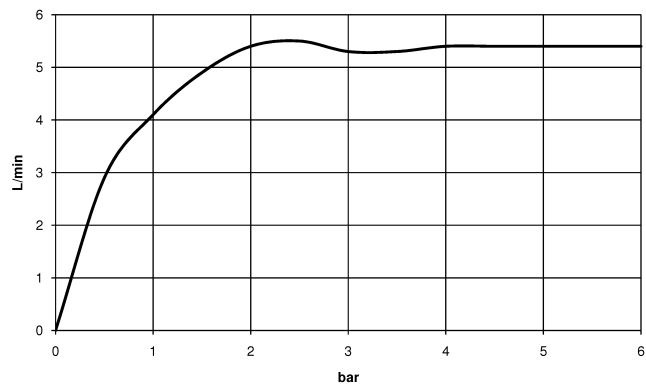

META Wall-mounted single-lever basin mixer without pop-up waste - Brushed Dark Platinum

META

36 805 661

- 160mm projection
- fixed spout
- circular, air-enriched flow
- hole diameter 60 mm
- rosette Ø 78 mm
- max. spout flow rate 5.7 l/min
- lead-free
- with single-point mounting

36 805 661

mm [inches]

Flow rate chart

36 805 661
Parts for other
finishes can be found
here: Chrome

Spare parts list

No.	Item Number	Name	Quantity used	Delivery time
1	90 30 11 232 00 90	disc	1	10
2	90 24 01 046 01 90	connection	2	10
3	90 27 66 026 00-99	rosette	1	-
Spare part can no longer be ordered, please order the replacement item				
4	09 31 11 144 90	pin	1	2
5	90 15 05 044 00 90	cartridge	1	2
6	09 24 04 266 90	nut	1	2
7	09 14 10 120 90	seal	1	2
8	09 28 30 043-99	cover	1	30
9	90 20 66 024 00-99	handle	1	30
10	90 23 01 168 00-99	aerator	1	30
11	90 30 30 229 00 90	screw	2	10