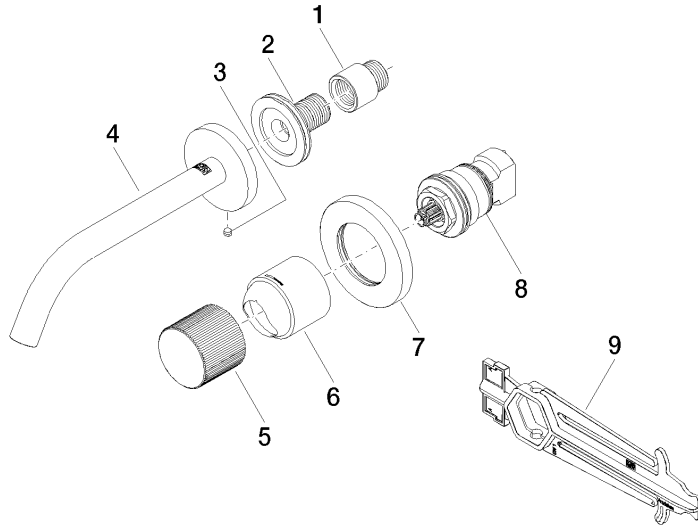

META META PURE Wall-mounted single-lever basin mixer without pop-up waste - Brushed Champagne (22kt Gold)

META

36 860 664

- 190mm projection
- fixed spout
- circular, air-enriched flow
- hole diameter spout 37 mm
- hole diameter single-lever mixer 57 mm
- rosette for spout Ø 55mm
- rosette for mixer Ø 78mm
- max. flow 5.7 l/min
- lead-free
- This product can help a building meet the requirements of Green Building Rating Systems, e.g. LEED®, BREEAM®, DGNB
- WRAS 2010064

META META PURE Wall-mounted single-lever basin mixer without pop-up waste - Brushed Champagne (22kt Gold)

META

36 860 664

Certificates

LGA_29

DVGW_DW-
6512DN0

META META PURE Wall-mounted single-lever basin mixer without pop-up waste - Brushed Champagne (22kt Gold)

META

36 860 664

Product version from 7/1/2023

Parts for other finishes can be found here: [Chrome](#)

META META PURE Wall-mounted single-lever basin mixer without pop-up waste - Brushed Champagne (22kt Gold)

META

36 860 664

Spare parts list

Product version from 7/1/2023

No.	Item Number	Name	Quantity used	Delivery time
	09 24 03 072 10 90	nipple	9	2