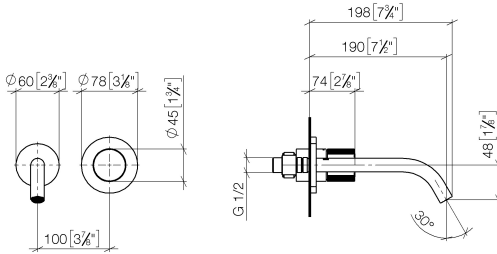

META META PURE Wall-mounted single-lever basin mixer without pop-up waste - Brushed Champagne (22kt Gold)

META

36 860 664

- 190mm projection
- fixed spout
- circular, air-enriched flow
- hole diameter spout 37 mm
- hole diameter single-lever mixer 57 mm
- rosette for spout Ø 55mm
- rosette for mixer Ø 78mm
- max. flow 5.7 l/min
- lead-free
- This product can help a building meet the requirements of Green Building Rating Systems, e.g. LEED®, BREEAM®, DGNB
- WRAS 2010064

36 860 664
mm [inches]

Flow rate chart

Trajectory diagram

Codes & Standards

DIN 4109

EN 817

ISO 3822

Ü-Zeichen

META META PURE Wall-mounted single-lever basin mixer without pop-up waste - Brushed Champagne (22kt Gold)

META

36 860 664

Certificates

LGA_29

DVGW_DW-
6512DN0

META META PURE Wall-mounted single-lever basin mixer without pop-up waste - Brushed Champagne (22kt Gold)

META

36 860 664

Spare parts list

Product version from 7/1/2023

No.	Item Number	Name	Quantity used	Delivery time
	09 24 03 072 10 90	nipple	9	2