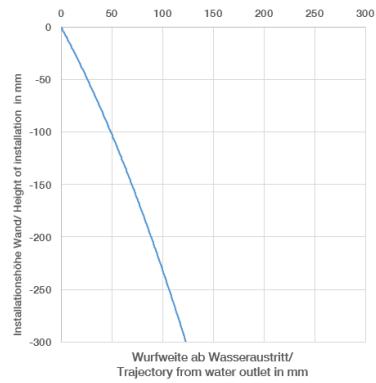

META META PURE Wall-mounted single-lever basin mixer without pop-up waste - Brushed Champagne (22kt Gold)

META

36 860 664

- 190mm projection
- fixed spout
- circular, air-enriched flow
- hole diameter spout 37 mm
- hole diameter single-lever mixer 57 mm
- rosette for spout Ø 55mm
- rosette for mixer Ø 78mm
- max. flow 5.7 l/min
- lead-free
- This product can help a building meet the requirements of Green Building Rating Systems, e.g. LEED®, BREEAM®, DGNB
- WRAS 2010064

36 860 664
mm [inches]

Flow rate chart

Trajectory diagram

Codes & Standards

DIN 4109

EN 817

ISO 3822

Ü-Zeichen