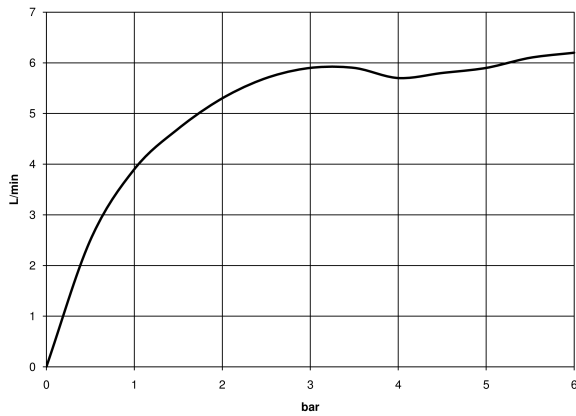

Flow rate chart