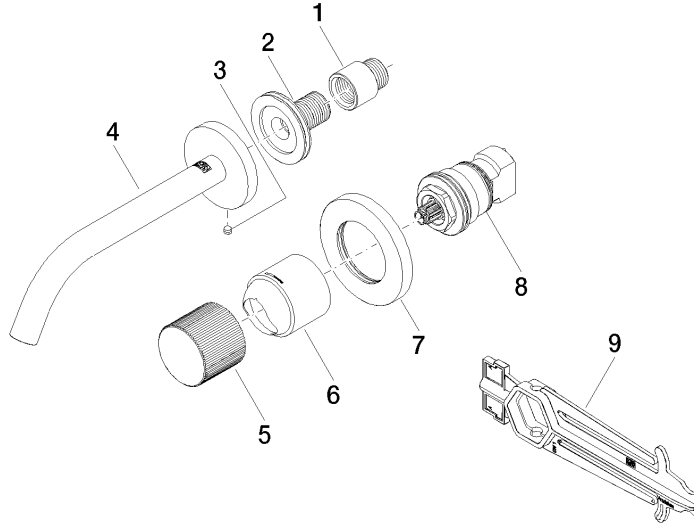

META META PURE Wall-mounted single-lever basin mixer without pop-up waste - Champagne (22kt Gold)

META

36 860 664

- 190mm projection
- fixed spout
- circular, air-enriched flow
- hole diameter spout 37 mm
- hole diameter single-lever mixer 57 mm
- rosette for spout Ø 55mm
- rosette for mixer Ø 78mm
- max. flow 5.7 l/min
- lead-free
- This product can help a building meet the requirements of Green Building Rating Systems, e.g. LEED®, BREEAM®, DGNB
- WRAS 2010064

META META PURE Wall-mounted single-lever basin mixer without pop-up waste - Champagne (22kt Gold)

META

36 860 664

Certificates

LGA_29

DVGW_DW-
6512DN0

META META PURE Wall-mounted single-lever basin mixer without pop-up waste - Champagne (22kt Gold)

META

36 860 664

Product version from 7/1/2023

Parts for other finishes can be found here: [Chrome](#)

META META PURE Wall-mounted single-lever basin mixer without pop-up waste - Champagne (22kt Gold)

META

36 860 664

Spare parts list

Product version from 7/1/2023

No.	Item Number	Name	Quantity used	Delivery time
	09 24 03 072 10 90	nipple	9	2