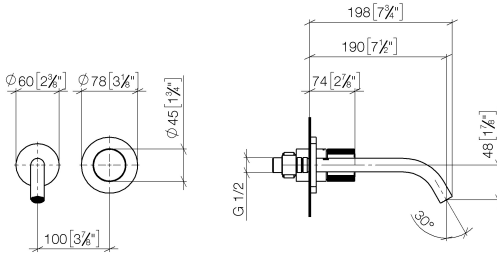

META META PURE Wall-mounted single-lever basin mixer without pop-up waste - Champagne (22kt Gold)

META

36 860 664

- 190mm projection
- fixed spout
- circular, air-enriched flow
- hole diameter spout 37 mm
- hole diameter single-lever mixer 57 mm
- rosette for spout Ø 55mm
- rosette for mixer Ø 78mm
- max. flow 5.7 l/min
- lead-free
- This product can help a building meet the requirements of Green Building Rating Systems, e.g. LEED®, BREEAM®, DGNB
- WRAS 2010064

36 860 664
mm [inches]

Flow rate chart

Trajectory diagram

Codes & Standards

DIN 4109

EN 817

ISO 3822

Ü-Zeichen

META

36 860 664

Product version from 7/1/2023

Parts for other finishes can be found here: [Chrome](#)

META META PURE Wall-mounted single-lever basin mixer without pop-up waste - Champagne (22kt Gold)

META

36 860 664