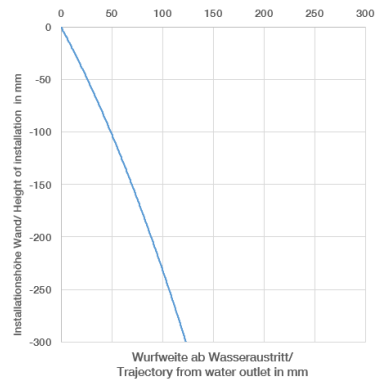

META META PURE Wall-mounted single-lever basin mixer without pop-up waste - Champagne (22kt Gold)

META

36 860 664

- 190mm projection
- fixed spout
- circular, air-enriched flow
- hole diameter spout 37 mm
- hole diameter single-lever mixer 57 mm
- rosette for spout Ø 55mm
- rosette for mixer Ø 78mm
- max. flow 5.7 l/min
- lead-free
- This product can help a building meet the requirements of Green Building Rating Systems, e.g. LEED®, BREEAM®, DGNB
- WRAS 2010064

36 860 664
mm [inches]

Flow rate chart

Trajectory diagram

Codes & Standards

DIN 4109

EN 817

ISO 3822

Ü-Zeichen