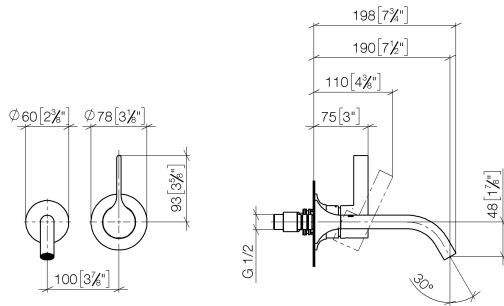

VAIA Wall-mounted single-lever basin mixer without pop-up waste - Brushed Platinum

VAIA

36 860 809

- 190mm projection
- fixed spout
- circular, air-enriched flow
- hole diameter spout 37 mm
- hole diameter single-lever mixer 57 mm
- rosette for single-lever mixer Ø 78mm
- rosette for spout Ø 60mm
- max. flow 5.7 l/min
- lead-free
- This product can help a building meet the requirements of Green Building Rating Systems, e.g. LEED®, BREEAM®, DGNB
- WRAS 2107018

Required miscellaneous

Concealed wall-mounted single-lever mixer mixer on right - 35 816 970 90
 •NOTE:Not suitable for concealed installation.Connection by means of angle valves, mounted with screws to back wall.

Required miscellaneous

Concealed wall-mounted single-lever mixer - 35 860 970 90
 •max. recess depth 95 mm
 •min. recess depth 80 mm

36 860 809
mm [inches]

Flow rate chart

Trajectory diagram

Certificates

DVGW_DW-6512DN0435. WRAS_2107018. LGA_29898.

36 860 809

Spare parts list

No.	Item Number	Name	Quantity used	Delivery time
1	09 24 03 072 10 90	nipple	1	2
2	13 800 809-06	VAIA Wall-mounted basin spout without pop-up waste - Brushed Platinum	1	10
3	09 20 80 021-06	handle	1	10
4	90 31 11 063 00 90	pin	1	2
5	90 31 20 087 00-06	plug	1	10
6	09 11 02 288-06	cover	1	10
7	90 27 80 012 00-06	rosette	1	10
8	90 15 05 064 01 90	cartridge	1	2
9	90 30 09 064 00 90	key	1	2