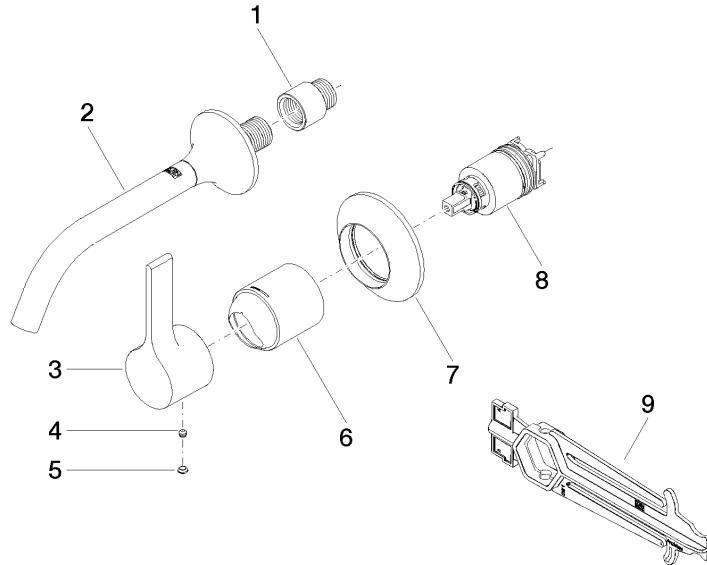

VAIA Wall-mounted single-lever basin mixer without pop-up waste - Brushed Platinum

VAIA

36 860 809

- 190mm projection
- fixed spout
- circular, air-enriched flow
- hole diameter spout 37 mm
- hole diameter single-lever mixer 57 mm
- rosette for single-lever mixer Ø 78mm
- rosette for spout Ø 60mm
- max. flow 5.7 l/min
- lead-free
- This product can help a building meet the requirements of Green Building Rating Systems, e.g. LEED®, BREEAM®, DGNB
- WRAS 2107018

Required miscellaneous

Concealed wall-mounted single-lever mixer mixer on right - 35 816 970 90
 •NOTE:Not suitable for concealed installation.Connection by means of angle valves, mounted with screws to back wall.

Required miscellaneous

Concealed wall-mounted single-lever mixer - 35 860 970 90
 •max. recess depth 95 mm
 •min. recess depth 80 mm

36 860 809
mm [inches]

Flow rate chart

Trajectory diagram

Certificates

DVGW_DW-6512DN0435. WRAS_2107018. LGA_29898.

36 860 809

Spare parts list

No.	Item Number	Name	Quantity used	Delivery time
1	09 24 03 072 10 90	nipple	1	2
2	13 800 809-06	VAIA Wall-mounted basin spout without pop-up waste - Brushed Platinum	1	10
3	09 20 80 021-06	handle	1	10
4	90 31 11 063 00 90	pin	1	2
5	90 31 20 087 00-06	plug	1	10
6	09 11 02 288-06	cover	1	10
7	90 27 80 012 00-06	rosette	1	10
8	90 15 05 064 01 90	cartridge	1	2
9	90 30 09 064 00 90	key	1	2