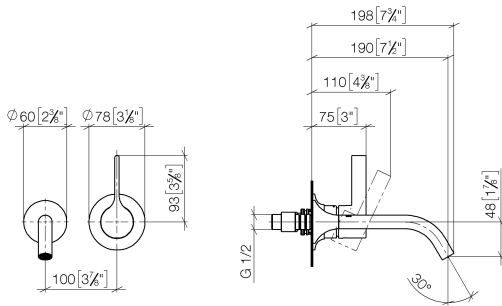

VAIA Wall-mounted single-lever basin mixer without pop-up waste - Brushed Bronze

VAIA

36 860 809

- 190mm projection
- fixed spout
- circular, air-enriched flow
- hole diameter spout 37 mm
- hole diameter single-lever mixer 57 mm
- rosette for single-lever mixer Ø 78mm
- rosette for spout Ø 60mm
- max. flow 5.7 l/min
- lead-free
- This product can help a building meet the requirements of Green Building Rating Systems, e.g. LEED®, BREEAM®, DGNB
- WRAS 2107018

36 860 809
mm [inches]

Flow rate chart

Trajectory diagram

Certificates

DVGW_DW-
6512DN0435.

WRAS_2107018.

36 860 809

Parts for other finishes can be found here: [Chrome](#)

Spare parts list

No.	Item Number	Name	Quantity used	Delivery time
1	09 24 03 072 10 90	nipple	1	2
2	13 800 809-42	VAIA Wall-mounted basin spout without pop-up waste - Brushed Bronze	1	30
3	09 20 80 021-42	handle	1	60
4	90 31 11 063 00 90	pin	1	2
5	90 31 20 087 00-42	plug	1	30
6	09 11 02 288-42	cover	1	60
7	90 27 80 012 00-42	rosette	1	30
8	90 15 05 064 01 90	cartridge	1	2
9	90 30 09 064 00 90	key	1	2