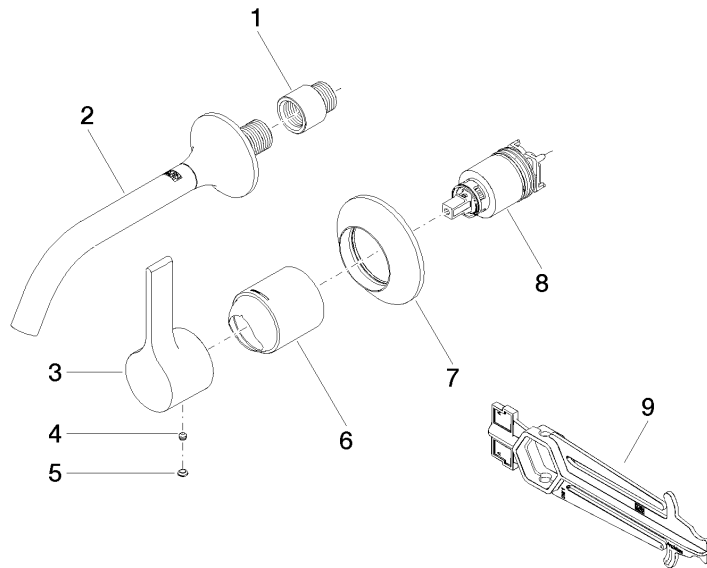

VAIA Wall-mounted single-lever basin mixer without pop-up waste - Brushed Bronze

VAIA

36 860 809

- 190mm projection
- fixed spout
- circular, air-enriched flow
- hole diameter spout 37 mm
- hole diameter single-lever mixer 57 mm
- rosette for single-lever mixer Ø 78mm
- rosette for spout Ø 60mm
- max. flow 5.7 l/min
- lead-free
- This product can help a building meet the requirements of Green Building Rating Systems, e.g. LEED®, BREEAM®, DGNB
- WRAS 2107018

36 860 809
mm [inches]

Flow rate chart

Trajectory diagram

Certificates

DVGW_DW-
6512DN0435.

WRAS_2107018.

36 860 809

Parts for other finishes can be found here: [Chrome](#)

Spare parts list

No.	Item Number	Name	Quantity used	Delivery time
1	09 24 03 072 10 90	nipple	1	2
2	13 800 809-42	VAIA Wall-mounted basin spout without pop-up waste - Brushed Bronze	1	30
3	09 20 80 021-42	handle	1	60
4	90 31 11 063 00 90	pin	1	2
5	90 31 20 087 00-42	plug	1	30
6	09 11 02 288-42	cover	1	60
7	90 27 80 012 00-42	rosette	1	30
8	90 15 05 064 01 90	cartridge	1	2
9	90 30 09 064 00 90	key	1	2