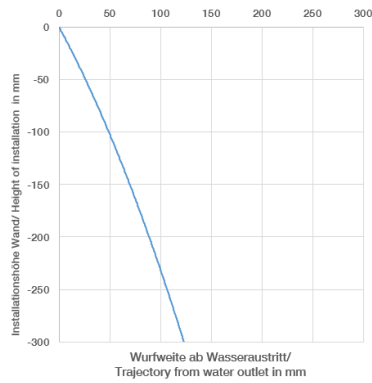

Required miscellaneous

Concealed wall-mounted single-lever mixer - 35 860 970 90
 •max. recess depth 95 mm
 •min. recess depth 80 mm

36 860 809
mm [inches]

Flow rate chart

Trajectory diagram

Certificates

DVGW_DW-
6512DN0435.

WRAS_2107018.

36 860 809

Spare parts list

No.	Item Number	Name	Quantity used	Delivery time
1	09 24 03 072 10 90	nipple	1	2
2	13 800 809-46	VAIA Wall-mounted basin spout without pop-up waste - Brushed Champagne (22kt Gold)	1	30
3	09 20 80 021-46	handle	1	60
4	90 31 11 063 00 90	pin	1	2
5	90 31 20 087 00-46	plug	1	30
6	09 11 02 288-46	cover	1	60
7	90 27 80 012 00-46	rosette	1	30
8	90 15 05 064 01 90	cartridge	1	2
9	90 30 09 064 00 90	key	1	2