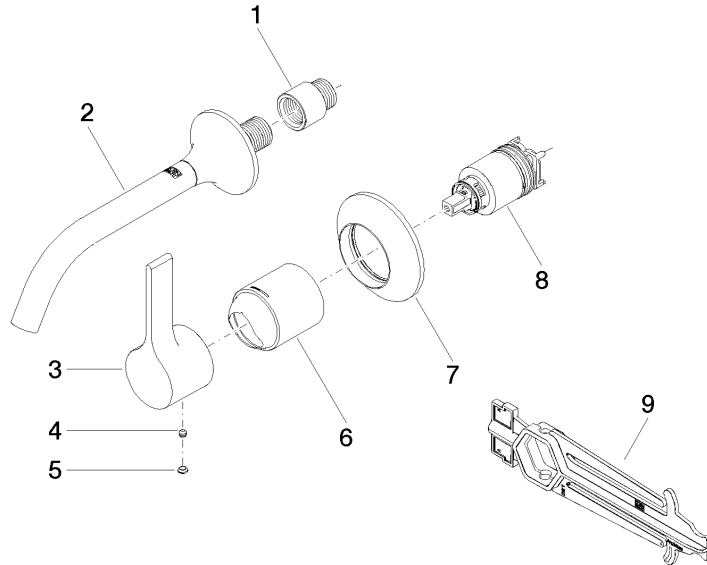

**VAIA Wall-mounted single-lever basin mixer without pop-up waste - Brushed Dark Platinum**

VAIA

36 860 809

- 190mm projection
- fixed spout
- circular, air-enriched flow
- hole diameter spout 37 mm
- hole diameter single-lever mixer 57 mm
- rosette for single-lever mixer Ø 78mm
- rosette for spout Ø 60mm
- max. flow 5.7 l/min
- lead-free
- This product can help a building meet the requirements of Green Building Rating Systems, e.g. LEED®, BREEAM®, DGNB
- WRAS 2107018

**Required miscellaneous**

**Concealed wall-mounted single-lever mixer -** 35 860 970 90  
 •max. recess depth 95 mm  
 •min. recess depth 80 mm

36 860 809  
mm [inches]

Flow rate chart

Trajectory diagram

### Spare parts list

No.	Item Number	Name	Quantity used	Delivery time
1	09 24 03 072 10 90	nipple	1	2
2	13 800 809-99	VAIA Wall-mounted basin spout without pop-up waste - Brushed Dark Platinum	1	30
3	09 20 80 021-99	handle	1	30
4	90 31 11 063 00 90	pin	1	2
5	90 31 20 087 00-99	plug	1	30
6	09 11 02 288-99	cover	1	30
7	90 27 80 012 00-99	rosette	1	30
8	90 15 05 064 01 90	cartridge	1	2
9	90 30 09 064 00 90	key	1	2