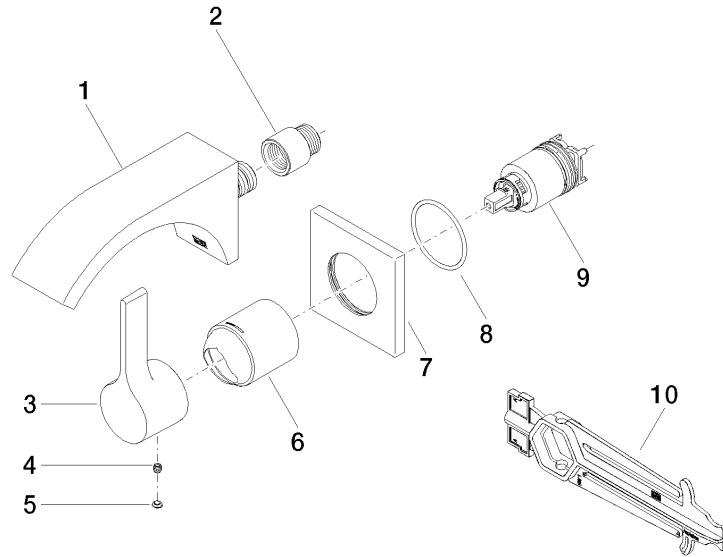

CYO Wall-mounted single-lever basin mixer without pop-up waste - Brushed Platinum

CYO

36 860 811

- 160mm projection
- fixed spout
- rectangular, air-enriched flow
- hole diameter spout 37 mm
- hole diameter single-lever mixer 57 mm
- rosette for mixer 80 x 80mm
- max. flow 4.5 l/min
- lead-free
- This product can help a building meet the requirements of Green Building Rating Systems, e.g. LEED®, BREEAM®, DGNB

- max. recess depth 95 mm
- min. recess depth 80 mm

36 860 811
mm [inches]

Flow rate chart

Certificates

IAPMO_N-4976 (2). WRAS_2107047. IAPMO_8834 (2). IAPMO_6397 (2). IAPMO_4976 (1).

LGA_38122.

36 860 811

Spare parts list

No.	Item Number	Name	Quantity used	Delivery time
1	13 800 811-06	CYO Wall-mounted basin spout without pop-up waste - Brushed Platinum	1	10
2	09 24 03 072 10 90	nipple	1	2
3	09 20 80 021-06	handle	1	10
4	90 31 11 030 00 90	pin	1	2
5	90 31 20 087 00-06	plug	1	10
6	09 11 02 288-06	cover	1	10
7	09 27 78 039-06	rosette	1	10
8	90 14 10 049 00 90	seal	1	2
9	90 15 05 064 01 90	cartridge	1	2
10	90 30 09 064 00 90	key	1	2