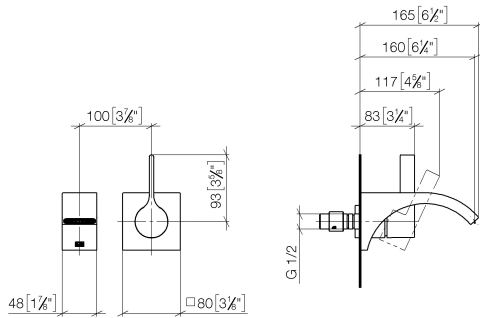

CYO Wall-mounted single-lever basin mixer without pop-up waste - Brushed Platinum

CYO

36 860 811

- 160mm projection
- fixed spout
- rectangular, air-enriched flow
- hole diameter spout 37 mm
- hole diameter single-lever mixer 57 mm
- rosette for mixer 80 x 80mm
- max. flow 4.5 l/min
- lead-free
- This product can help a building meet the requirements of Green Building Rating Systems, e.g. LEED®, BREEAM®, DGNB

	Brushed Platinum	36 860 811-06
	Chrome	36 860 811-00
	Dark Chrome	36 860 811-19
	Brushed Durabronze (23kt Gold)	36 860 811-28
	Brushed Dark Platinum	36 860 811-99

Required miscellaneous

Concealed wall-mounted single-lever mixer - 35 860 970 90

- max. recess depth 95 mm
- min. recess depth 80 mm

36 860 811
mm [inches]

Flow rate chart

Certificates

IAPMO_N-4976 (2). WRAS_2107047. IAPMO_8834 (2). IAPMO_6397 (2). IAPMO_4976 (1).

LGA_38122.

36 860 811

Spare parts list