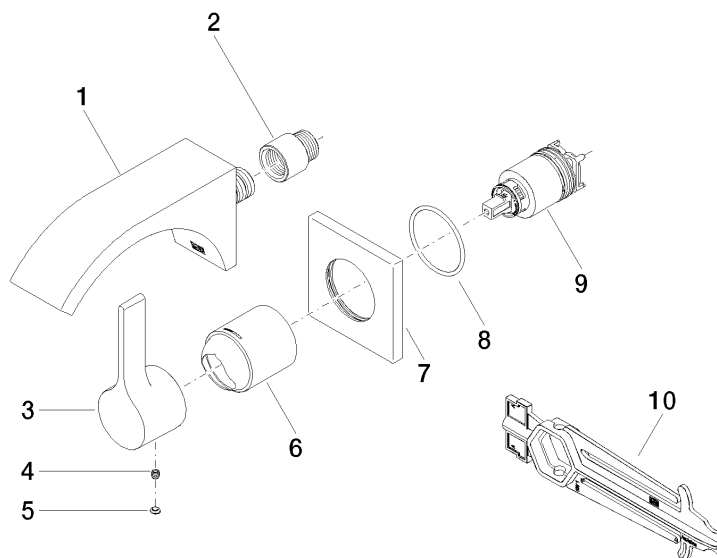

CYO Wall-mounted single-lever basin mixer without pop-up waste - Dark Chrome

CYO

36 860 811

- 160mm projection
- fixed spout
- rectangular, air-enriched flow
- hole diameter spout 37 mm
- hole diameter single-lever mixer 57 mm
- rosette for mixer 80 x 80mm
- max. flow 4.5 l/min
- lead-free
- This product can help a building meet the requirements of Green Building Rating Systems, e.g. LEED®, BREEAM®, DGNB

	Dark Chrome	36 860 811-19
	Chrome	36 860 811-00
	Brushed Platinum	36 860 811-06
	Brushed Durabronze (23kt Gold)	36 860 811-28
	Brushed Dark Platinum	36 860 811-99

36 860 811
mm [inches]

Flow rate chart

Certificates

IAPMO_N-4976 (2). IAPMO_6397 (2).

36 860 811
Parts for other
finishes can be found
here: Chrome

Spare parts list

No.	Item Number	Name	Quantity used	Delivery time
1	13 800 811-19	CYO Wall-mounted basin spout without pop-up waste - Dark Chrome	1	20
2	09 24 03 072 10 90	nipple	1	2
3	09 20 80 021-19	handle	1	60
4	90 31 11 030 00 90	pin	1	2
5	90 31 20 087 00-19	plug	1	20
6	09 11 02 288-19	cover	1	20
7	09 27 78 039-19	rosette	1	60
8	90 14 10 049 00 90	seal	1	2
9	90 15 05 064 01 90	cartridge	1	2
10	90 30 09 064 00 90	key	1	2