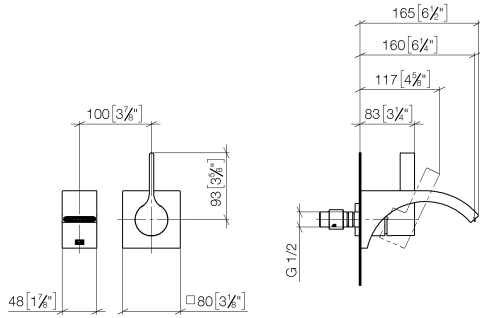

CYO Wall-mounted single-lever basin mixer without pop-up waste - Dark Chrome

CYO

36 860 811

- 160mm projection
- fixed spout
- rectangular, air-enriched flow
- hole diameter spout 37 mm
- hole diameter single-lever mixer 57 mm
- rosette for mixer 80 x 80mm
- max. flow 4.5 l/min
- lead-free
- This product can help a building meet the requirements of Green Building Rating Systems, e.g. LEED®, BREEAM®, DGNB

	Dark Chrome	36 860 811-19
	Chrome	36 860 811-00
	Brushed Platinum	36 860 811-06
	Brushed Durabronze (23kt Gold)	36 860 811-28
	Brushed Dark Platinum	36 860 811-99

36 860 811
mm [inches]

Flow rate chart

Certificates

IAPMO_N-4976 (2). IAPMO_6397 (2).

36 860 811
Parts for other
finishes can be found
here: Chrome

Spare parts list

No.	Item Number	Name	Quantity used	Delivery time
1	13 800 811-19	CYO Wall-mounted basin spout without pop-up waste - Dark Chrome	1	20
2	09 24 03 072 10 90	nipple	1	2
3	09 20 80 021-19	handle	1	60
4	90 31 11 030 00 90	pin	1	2
5	90 31 20 087 00-19	plug	1	20
6	09 11 02 288-19	cover	1	20
7	09 27 78 039-19	rosette	1	60
8	90 14 10 049 00 90	seal	1	2
9	90 15 05 064 01 90	cartridge	1	2
10	90 30 09 064 00 90	key	1	2