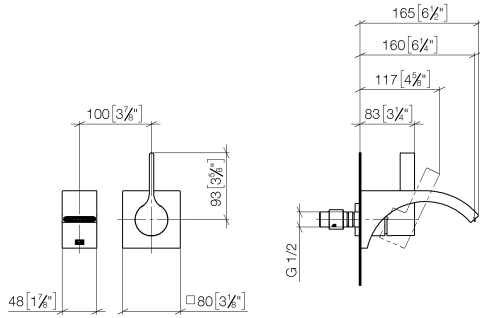

CYO Wall-mounted single-lever basin mixer without pop-up waste - Brushed Durabronz (23kt Gold)

CYO

36 860 811

- 160mm projection
- fixed spout
- rectangular, air-enriched flow
- hole diameter spout 37 mm
- hole diameter single-lever mixer 57 mm
- rosette for mixer 80 x 80mm
- max. flow 4.5 l/min
- lead-free
- This product can help a building meet the requirements of Green Building Rating Systems, e.g. LEED®, BREEAM®, DGNB
- WRAS 2107047

	Brushed Durabronz (23kt Gold)	36 860 811-28
	Chrome	36 860 811-00
	Brushed Platinum	36 860 811-06
	Dark Chrome	36 860 811-19
	Brushed Dark Platinum	36 860 811-99

Required miscellaneous

Concealed wall-mounted single-lever mixer - 35 860 970 90

- max. recess depth 95 mm
- min. recess depth 80 mm

36 860 811
mm [inches]

Flow rate chart

Certificates

IAPMO_N-4976 (2). WRAS_2107047. IAPMO_6397 (2). LGA_38122.

36 860 811

Spare parts list

No.	Item Number	Name	Quantity used	Delivery time
1	13 800 811-28	CYO Wall-mounted basin spout without pop-up waste - Brushed Durabronz (23kt Gold)	1	20
2	09 24 03 072 10 90	nipple	1	2
3	09 20 80 021-28	handle	1	20
4	90 31 11 030 00 90	pin	1	2
5	90 31 20 087 00-28	plug	1	20
6	09 11 02 288-28	cover	1	20
7	09 27 78 039-28	rosette	1	20
8	90 14 10 049 00 90	seal	1	2
9	90 15 05 064 01 90	cartridge	1	2
10	90 30 09 064 00 90	key	1	2