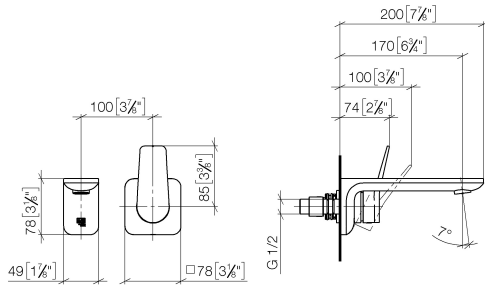

LISSÉ Wall-mounted single-lever basin mixer without pop-up waste - Brushed Platinum

LISSÉ

36 860 845

- 170mm projection
- fixed spout
- circular, air-enriched flow
- hole diameter spout 37 mm
- hole diameter single-lever mixer 57 mm
- rosette 78 x 78 mm
- max. flow 5.7 l/min
- lead-free
- This product can help a building meet the requirements of Green Building Rating Systems, e.g. LEED®, BREEAM®, DGNB
- WRAS 2107018

- NOTE: Not suitable for concealed installation. Connection by means of angle valves, mounted with screws to back wall.

Required miscellaneous

Concealed wall-mounted single-lever mixer - 35 860 970 90

- max. recess depth 95 mm
- min. recess depth 80 mm

36 860 845
mm [inches]

Flow rate chart

Certificates

IAPMO_N-4976 (2). DVGW_DW- IAPMO_8834 (2). IAPMO_6397 (2). IAPMO_4976 (1).
6512DN0435.
LGA_29900. WRAS_2107018.

36 860 845

Spare parts list

No.	Item Number	Name	Quantity used	Delivery time
1	09 24 03 072 10 90	nipple	1	2
2	90 24 03 108 00 90	nipple set	1	2
3	90 31 11 004 00 90	pin	1	2
4	90 11 84 021 00-06	spout	1	10
5	90 31 20 087 00-06	plug	1	10
6	90 31 11 063 00 90	pin	1	2
7	09 20 84 021-06	handle	1	10
8	09 11 02 288-06	cover	1	10
9	90 27 84 020 00-06	rosette	1	10
10	90 14 10 049 00 90	seal	1	2
11	90 15 05 064 01 90	cartridge	1	2
12	90 30 09 064 00 90	key	1	2