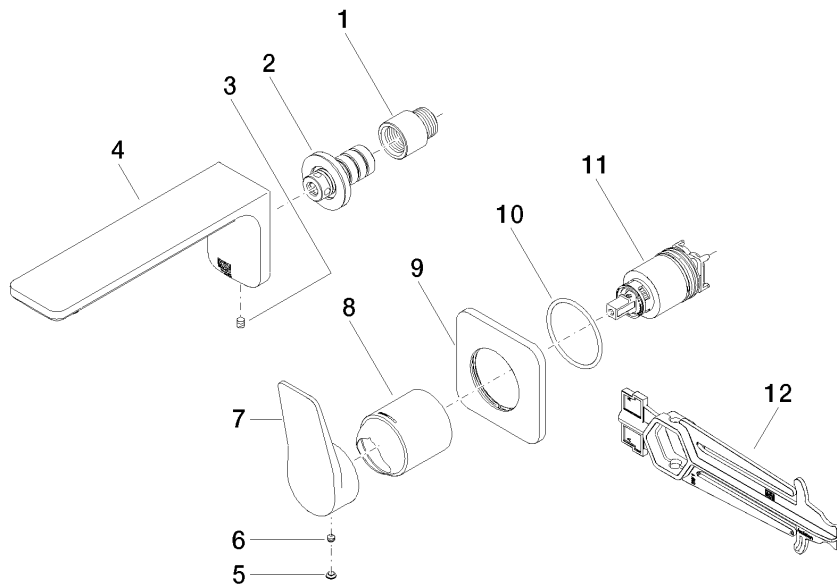

LISSÉ Wall-mounted single-lever basin mixer without pop-up waste - Brushed Platinum

LISSÉ

36 860 845

- 170mm projection
- fixed spout
- circular, air-enriched flow
- hole diameter spout 37 mm
- hole diameter single-lever mixer 57 mm
- rosette 78 x 78 mm
- max. flow 5.7 l/min
- lead-free
- This product can help a building meet the requirements of Green Building Rating Systems, e.g. LEED®, BREEAM®, DGNB
- WRAS 2107018

- NOTE: Not suitable for concealed installation. Connection by means of angle valves, mounted with screws to back wall.

Required miscellaneous

Concealed wall-mounted single-lever mixer - 35 860 970 90

- max. recess depth 95 mm
- min. recess depth 80 mm

36 860 845
mm [inches]

Flow rate chart

Certificates

IAPMO_N-4976 (2). DVGW_DW- IAPMO_8834 (2). IAPMO_6397 (2). IAPMO_4976 (1).
6512DN0435.
LGA_29900. WRAS_2107018.

36 860 845

Spare parts list

No.	Item Number	Name	Quantity used	Delivery time
1	09 24 03 072 10 90	nipple	1	2
2	90 24 03 108 00 90	nipple set	1	2
3	90 31 11 004 00 90	pin	1	2
4	90 11 84 021 00-06	spout	1	10
5	90 31 20 087 00-06	plug	1	10
6	90 31 11 063 00 90	pin	1	2
7	09 20 84 021-06	handle	1	10
8	09 11 02 288-06	cover	1	10
9	90 27 84 020 00-06	rosette	1	10
10	90 14 10 049 00 90	seal	1	2
11	90 15 05 064 01 90	cartridge	1	2
12	90 30 09 064 00 90	key	1	2