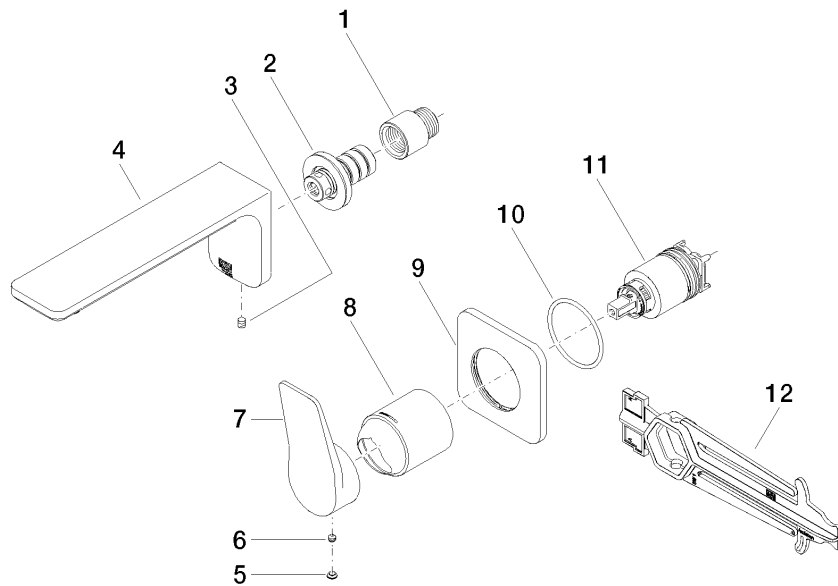

LISSÉ Wall-mounted single-lever basin mixer without pop-up waste - Dark Chrome

LISSÉ

36 860 845

- 170mm projection
- fixed spout
- circular, air-enriched flow
- hole diameter spout 37 mm
- hole diameter single-lever mixer 57 mm
- rosette 78 x 78 mm
- max. flow 5.7 l/min
- lead-free
- This product can help a building meet the requirements of Green Building Rating Systems, e.g. LEED®, BREEAM®, DGNB
- WRAS 2107018

	Dark Chrome	36 860 845-19
	Chrome	36 860 845-00
	Brushed Platinum	36 860 845-06
	Matte Black	36 860 845-33
	Brushed Chrome	36 860 845-93
	Brushed Dark Platinum	36 860 845-99

36 860 845
mm [inches]

Flow rate chart

Certificates

IAPMO_N-4976 (2). DVGW_DW-6512DN0435. IAPMO_6397 (2). WRAS_2107018.

36 860 845
Parts for other
finishes can be found
here: Chrome

Spare parts list

No.	Item Number	Name	Quantity used	Delivery time
1	09 24 03 072 10 90	nipple	1	2
2	90 24 03 108 00 90	nipple set	1	2
3	90 31 11 004 00 90	pin	1	2
4	90 11 84 021 00-19	spout	1	20
5	90 31 20 087 00-19	plug	1	20
6	90 31 11 063 00 90	pin	1	2
7	09 20 84 021-19	handle	1	60
8	09 11 02 288-19	cover	1	20
9	90 27 84 020 00-19	rosette	1	20
10	90 14 10 049 00 90	seal	1	2
11	90 15 05 064 01 90	cartridge	1	2
12	90 30 09 064 00 90	key	1	2