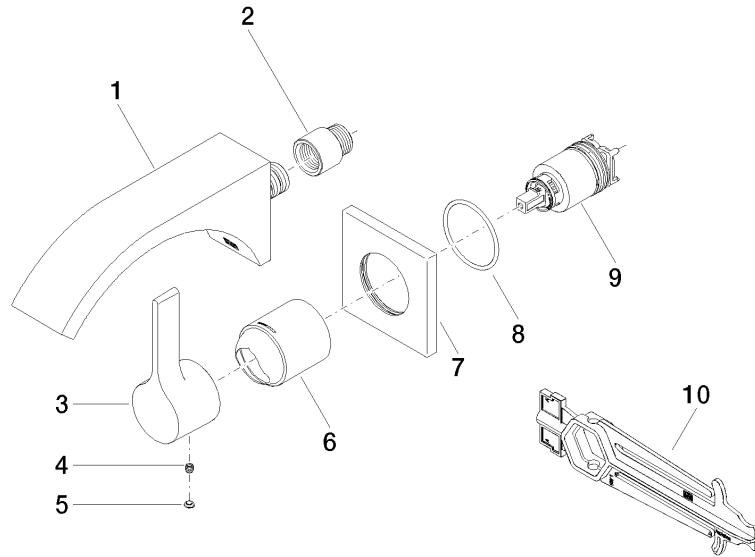

CYO Wall-mounted single-lever basin mixer without pop-up waste - Brushed Platinum

CYO

36 861 811

- 190mm projection
- fixed spout
- rectangular, air-enriched flow
- hole diameter spout 37 mm
- hole diameter single-lever mixer 57 mm
- rosette for mixer 80 x 80mm
- max. flow 4.5 l/min
- lead-free
- This product can help a building meet the requirements of Green Building Rating Systems, e.g. LEED®, BREEAM®, DGNB

- max. recess depth 95 mm
- min. recess depth 80 mm

36 861 811
mm [inches]

Flow rate chart

Certificates

IAPMO_N-4976 (2). WRAS_2107047. IAPMO_8834 (2). IAPMO_6397 (2). IAPMO_4976 (1).

LGA_38122.

36 861 811

Spare parts list

No.	Item Number	Name	Quantity used	Delivery time
1	13 805 811-06	CYO Wall-mounted basin spout without pop-up waste - Brushed Platinum	1	10
2	09 24 03 072 10 90	nipple	1	2
3	09 20 80 021-06	handle	1	10
4	90 31 11 030 00 90	pin	1	2
5	90 31 20 087 00-06	plug	1	10
6	09 11 02 288-06	cover	1	10
7	09 27 78 039-06	rosette	1	10
8	90 14 10 049 00 90	seal	1	2
9	90 15 05 064 01 90	cartridge	1	2
10	90 30 09 064 00 90	key	1	2