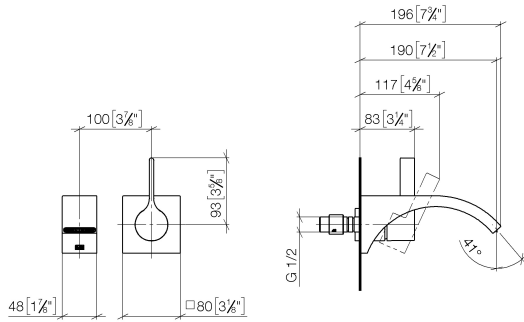

CYO Wall-mounted single-lever basin mixer without pop-up waste - Brushed Platinum

CYO

36 861 811

- 190mm projection
- fixed spout
- rectangular, air-enriched flow
- hole diameter spout 37 mm
- hole diameter single-lever mixer 57 mm
- rosette for mixer 80 x 80mm
- max. flow 4.5 l/min
- lead-free
- This product can help a building meet the requirements of Green Building Rating Systems, e.g. LEED®, BREEAM®, DGNB

	Brushed Platinum	36 861 811-06
	Chrome	36 861 811-00
	Dark Chrome	36 861 811-19
	Brushed Durabronze (23kt Gold)	36 861 811-28
	Brushed Dark Platinum	36 861 811-99

Required miscellaneous

Concealed wall-mounted single-lever mixer - 35 860 970 90

- max. recess depth 95 mm
- min. recess depth 80 mm

36 861 811
mm [inches]

Flow rate chart

Certificates

IAPMO_N-4976 (2). WRAS_2107047. IAPMO_8834 (2). IAPMO_6397 (2). IAPMO_4976 (1).

LGA_38122.

36 861 811

Spare parts list