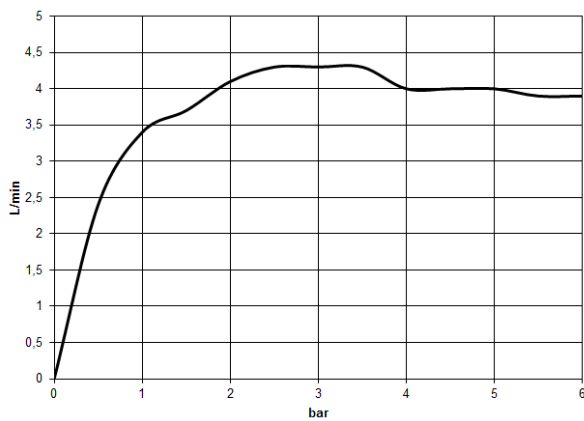

CYO Wall-mounted single-lever basin mixer without pop-up waste - Brushed Dark Platinum

CYO

36 861 811

- 190mm projection
- fixed spout
- rectangular, air-enriched flow
- hole diameter spout 37 mm
- hole diameter single-lever mixer 57 mm
- rosette for mixer 80 x 80mm
- max. flow 4.5 l/min
- lead-free
- This product can help a building meet the requirements of Green Building Rating Systems, e.g. LEED®, BREEAM®, DGNB
- WRAS 2107047

- max. recess depth 95 mm
- min. recess depth 80 mm

36 861 811
mm [inches]

Flow rate chart

Certificates

IAPMO_N-4976 (2). WRAS_2107047. IAPMO_8834 (2). IAPMO_6397 (2). IAPMO_4976 (1).

LGA_38122.

36 861 811

Spare parts list