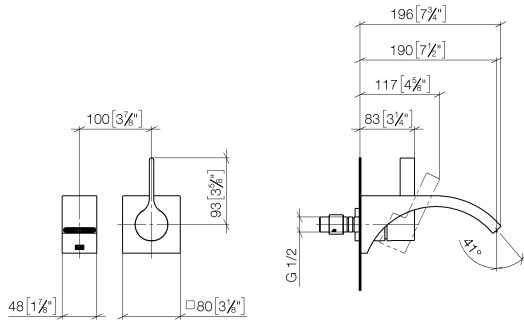

CYO Wall-mounted single-lever basin mixer without pop-up waste - Brushed Dark Platinum

CYO

36 861 811

- 190mm projection
- fixed spout
- rectangular, air-enriched flow
- hole diameter spout 37 mm
- hole diameter single-lever mixer 57 mm
- rosette for mixer 80 x 80mm
- max. flow 4.5 l/min
- lead-free
- This product can help a building meet the requirements of Green Building Rating Systems, e.g. LEED®, BREEAM®, DGNB
- WRAS 2107047

	Brushed Dark Platinum	36 861 811-99
	Chrome	36 861 811-00
	Brushed Platinum	36 861 811-06
	Dark Chrome	36 861 811-19
	Brushed Durabronze (23kt Gold)	36 861 811-28

Required miscellaneous

Concealed wall-mounted single-lever mixer - 35 860 970 90

- max. recess depth 95 mm
- min. recess depth 80 mm

36 861 811
mm [inches]

Flow rate chart

Certificates

IAPMO_N-4976 (2). WRAS_2107047. IAPMO_8834 (2). IAPMO_6397 (2). IAPMO_4976 (1).

LGA_38122.

36 861 811

Spare parts list