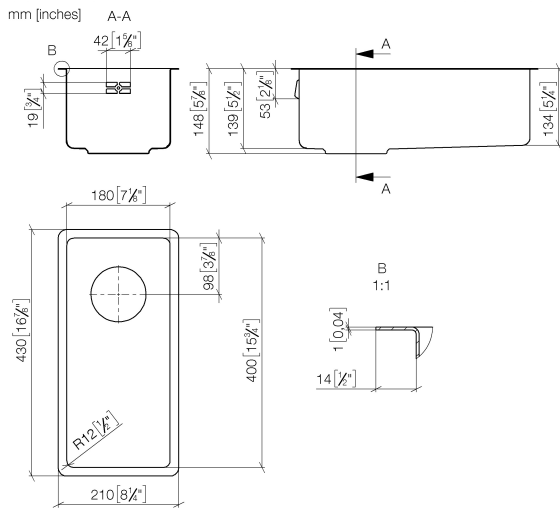

## Single sink - Stainless Steel

---

38 180 003

- under-mounted
- 180 x 400 mm
- sink depth 140 mm
- suitable for base units 350 mm
- radius 12 mm

**Drain and overflow set not included in the scope of supply. See Required miscellaneous.**

### Required miscellaneous

---

**Pop-up waste and overflow  
closable by hand - Stainless Steel**  
• 3½" drain valve closable by hand

10 415 003-85

**Single sink - Stainless Steel**

38 180 003

**Single sink - Stainless Steel**

38 180 003

**Spare parts list**

| No. | Item Number   | Name   | Quantity used | Delivery time |
|-----|---------------|--|---------------|---------------|
| 1   | 10 415 003-85 | Pop-up waste and overflow closable by hand - Stainless Steel | 1             | 2             |