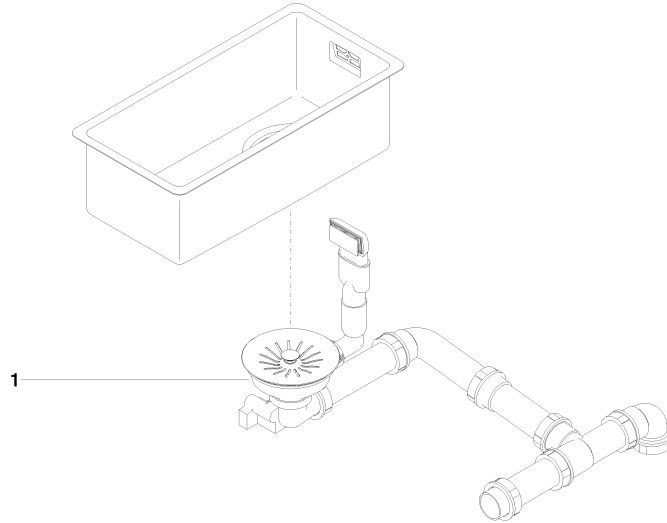

## Single sink - Stainless Steel

---

38 180 003

- under-mounted
- 180 x 400 mm
- sink depth 140 mm
- suitable for base units 350 mm
- radius 12 mm

**Drain and overflow set not included in the scope of supply. See Required miscellaneous.**

Drain and overflow set not included in the scope of supply. See Required miscellaneous.

### Required miscellaneous

---

**Pop-up waste and overflow  
closable by hand - Stainless Steel**  
• 3½" drain valve closable by hand

10 415 003-85

**Single sink - Stainless Steel**

38 180 003

**Single sink - Stainless Steel**

38 180 003

**Spare parts list**

| No. | Item Number   | Name   | Quantity used | Delivery time |
|-----|---------------|--|---------------|---------------|
| 1   | 10 415 003-85 | Pop-up waste and overflow closable by hand - Stainless Steel | 1             | 2             |