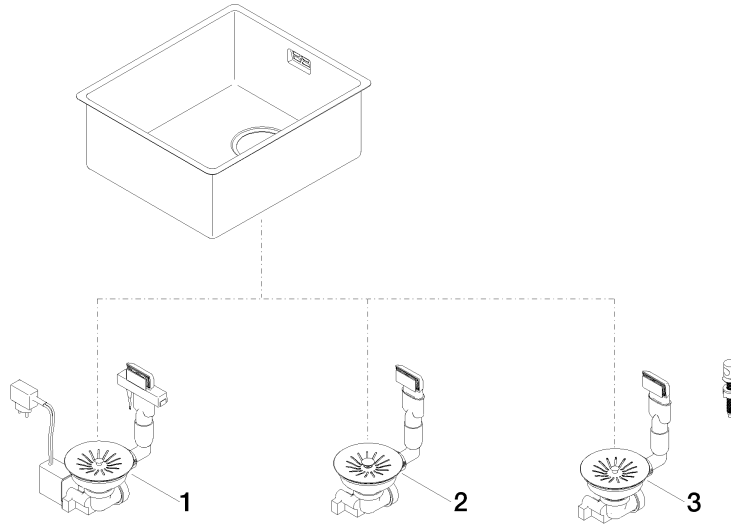

Single sink - Stainless Steel

38 340 003

- under-mounted
- 340 x 400 mm
- sink depth 175 mm
- suitable for base units 400 mm
- radius 12 mm

Drain and overflow set not included in the scope of supply. See Required miscellaneous.

Drain and overflow set not included in the scope of supply. See Required miscellaneous.

Required miscellaneous

Pop-up waste and overflow with electronic control - Stainless Steel 10 410 003-85
 • 3½" electronic drain valve (TouchFlow)

Required miscellaneous

Pop-up waste and overflow closable by hand - Stainless Steel 10 400 003-85
 • 3½" drain valve closable by hand

Required miscellaneous

Pop-up waste and overflow with knob - Stainless Steel 10 405 003-85
 • 3½" strainer waste valve

Single sink - Stainless Steel

38 340 003

mm [inches]

Single sink - Stainless Steel

38 340 003

Spare parts list

| No. | Item Number | Name | Quantity used | Delivery time |
|-----|---------------|---|---------------|---------------|
| 1 | 10 410 003-85 | Pop-up waste and overflow with electronic control - Stainless Steel | 1 | 2 |
| 2 | 10 400 003-85 | Pop-up waste and overflow closable by hand - Stainless Steel | 1 | 2 |
| 3 | 10 405 003-85 | Pop-up waste and overflow with knob - Stainless Steel | 1 | 2 |