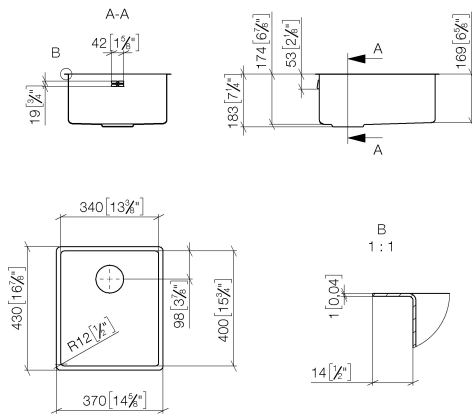

Single sink - Stainless Steel

38 340 003

- under-mounted
- 340 x 400 mm
- sink depth 175 mm
- suitable for base units 400 mm
- radius 12 mm

Drain and overflow set not included in the scope of supply. See Required miscellaneous.

Required miscellaneous

Pop-up waste and overflow closable by hand - Stainless Steel 10 400 003-85
 • 3½" drain valve closable by hand

Required miscellaneous

Pop-up waste and overflow with knob - Stainless Steel 10 405 003-85
 • 3½" strainer waste valve

Single sink - Stainless Steel

38 340 003

mm [inches]

Single sink - Stainless Steel

38 340 003

Spare parts list

| No. | Item Number | Name | Quantity used | Delivery time |
|-----|---------------|---|---------------|---------------|
| 1 | 10 410 003-85 | Pop-up waste and overflow with electronic control - Stainless Steel | 1 | 2 |
| 2 | 10 400 003-85 | Pop-up waste and overflow closable by hand - Stainless Steel | 1 | 2 |
| 3 | 10 405 003-85 | Pop-up waste and overflow with knob - Stainless Steel | 1 | 2 |