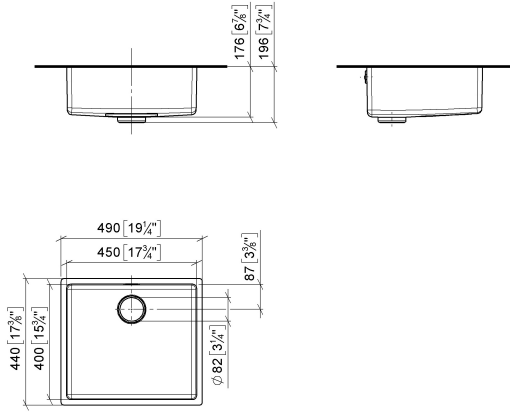

## Single sink - Brushed Stainless Steel

---

38 450 004

- under-mounted
- 450 x 400 mm
- sink depth 175 mm
- suitable for base units 500 mm
- Radius 15 mm

**Drain and overflow set not included in the scope of supply. See Required miscellaneous.**

## Single sink - Brushed Stainless Steel

---

38 450 004

mm [inches]  
1:10