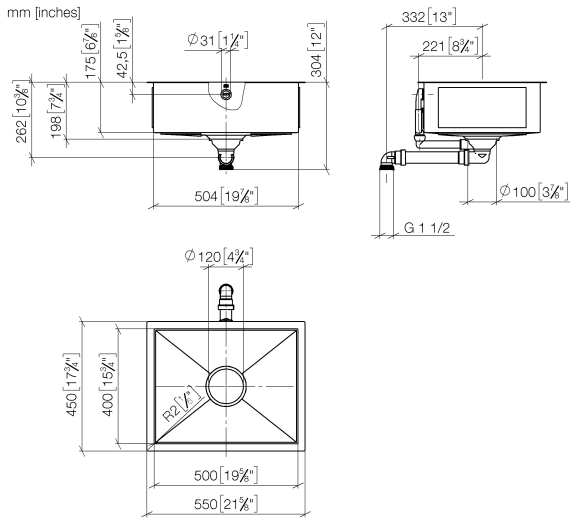

Single sink - Matte Black

38 500 002

- under-mounted
- 500 x 400 mm
- sink depth 175 mm
- Glazed steel sink and drain cover
- 3 1/2" closable strainer basket valve
- Including pop-up waste and overflow set
- attachment set
- suitable for base units 600 mm
- radius 2 mm

Not suitable for combining with strainer waste.

Single sink - Matte Black

38 500 002

Single sink - Matte Black

38 500 002

Spare parts list

No.	Item Number	Name	Quantity used	Delivery time
1	90 11 01 210 01-71	rosette	1	60
2	90 11 01 185 00-71	lid	1	60
3	90 11 01 210 00 90	pop-up waste	1	2