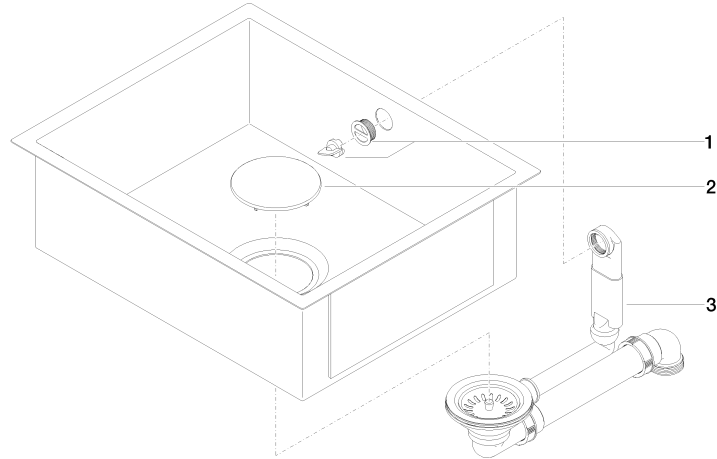

Single sink - Matte Black

38 500 002

- under-mounted
- 500 x 400 mm
- sink depth 175 mm
- Glazed steel sink and drain cover
- 3 1/2" closable strainer basket valve
- Including pop-up waste and overflow set
- attachment set
- suitable for base units 600 mm
- radius 2 mm

Not suitable for combining with strainer waste.

Single sink - Matte Black

38 500 002

Single sink - Matte Black

38 500 002

Spare parts list

No.	Item Number	Name	Quantity used	Delivery time
1	90 11 01 210 01-71	rosette	1	60
2	90 11 01 185 00-71	lid	1	60
3	90 11 01 210 00 90	pop-up waste	1	2