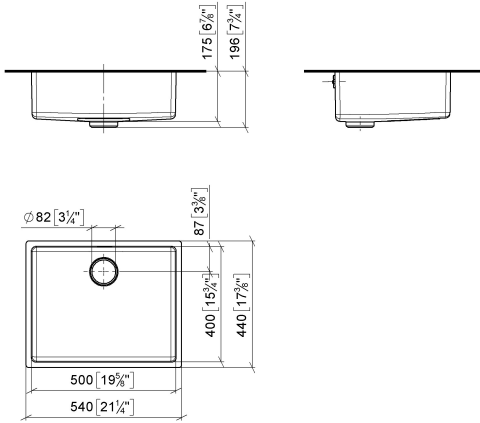

## Single sink - Brushed Stainless Steel

---

38 500 004

- under-mounted
- 500 x 400 mm
- sink depth 175 mm
- suitable for base units 550 mm
- Radius 15 mm

**Drain and overflow set not included in the scope of supply. See Required miscellaneous.**

## Single sink - Brushed Stainless Steel

---

38 500 004

mm [inches]