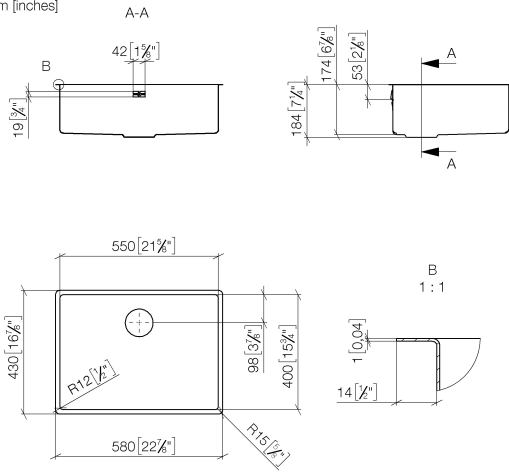

### Required miscellaneous

**Pop-up waste and overflow with knob - Stainless Steel** 10 405 003-85  
 • 3½" strainer waste valve

**Single sink - Stainless Steel**

38 551 003

mm [inches]

**Single sink - Stainless Steel**

38 551 003

**Spare parts list**

No.	Item Number	Name	Quantity used	Delivery time
1	10 410 003-85	Pop-up waste and overflow with electronic control - Stainless Steel	1	2
2	10 400 003-85	Pop-up waste and overflow closable by hand - Stainless Steel	1	2
3	10 405 003-85	Pop-up waste and overflow with knob - Stainless Steel	1	2