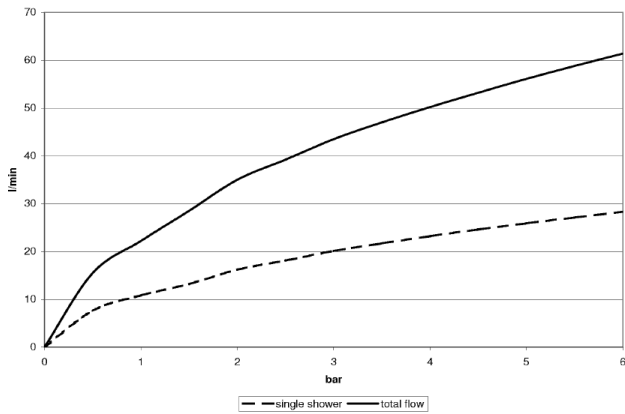

technical data:

plumbing:

- recommended water hardness: 6-7 °dH - if the water is harder, integrate a water softener that uses the ion exchange principle into the feed pipe.
- for the optimum choice of hot water storage device - taking into consideration additional drawing-off points and the frequency with which RainSky M is used - the specific demand needs to be assessed.
- for choosing the drainage, taking into consideration the discharge of all the products in the shower, the specific demand needs to be assessed.
Recommendation: Floor drain (connected rating) = 1.5l/sec, drainage rate DN 70
- feed pipe (hot/cold): 2x DN 20

electrical:

- earth-leakage circuit-breaker 30 mA provided
- feeder 3 x 1.5mm² NYM
- equipotential bonding 1 x 4mm²
- customer must provide a light switch outside the shower area (outside safety zone 2 under DIN VDE 0100, Part 701)

	Stainless Steel	41 100 979-85
	Brushed Stainless Steel	41 100 979-86

41 100 979

mm [inches]
M 1:10

Flow rate chart

Certificates

LGA_18147.

41 100 979

Spare parts list