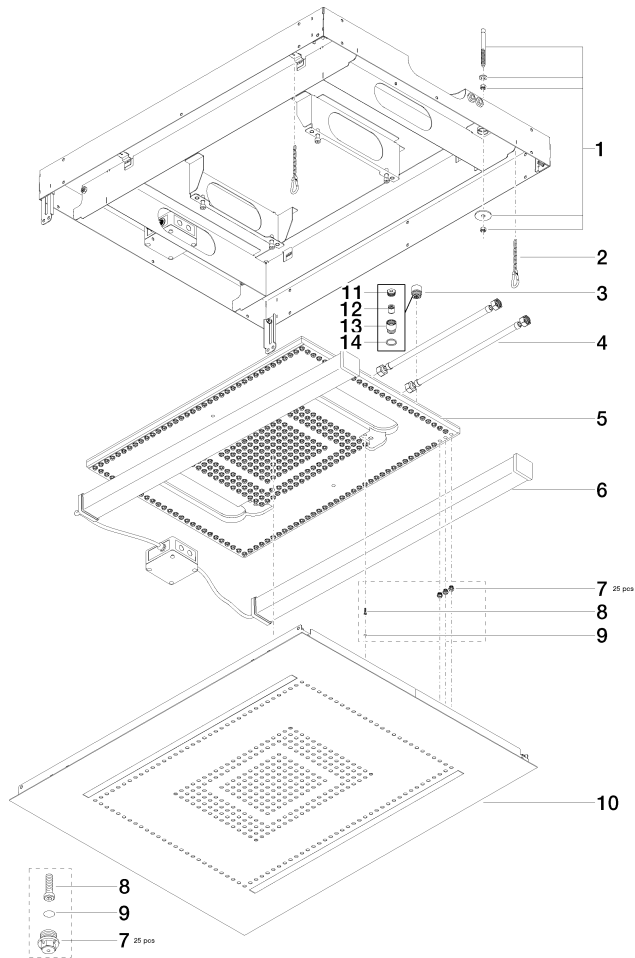

technical data:

plumbing:

- recommended water hardness: 6-7 °dH - if the water is harder, integrate a water softener that uses the ion exchange principle into the feed pipe.
- for the optimum choice of hot water storage device - taking into consideration additional drawing-off points and the frequency with which RainSky M is used - the specific demand needs to be assessed.
- for choosing the drainage, taking into consideration the discharge of all the products in the shower, the specific demand needs to be assessed.
Recommendation: Floor drain (connected rating) = 1.5l/sec, drainage rate DN 70
- feed pipe (hot/cold): 2x DN 20

electrical:

- earth-leakage circuit-breaker 30 mA provided
- feeder 3 x 1.5mm² NYM
- equipotential bonding 1 x 4mm²
- customer must provide a light switch outside the shower area (outside safety zone 2 under DIN VDE 0100, Part 701)

	Stainless Steel	41 100 979-85
	Brushed Stainless Steel	41 100 979-86

41 100 979

mm [inches]
M 1:10

Flow rate chart

Certificates

LGA_18147.

41 100 979

Spare parts list

No.	Item Number	Name	Quantity used	Delivery time
1	04 30 35 006 01 90	fixing set	4	2
2	04 21 50 004 00 90	accessories	2	2
3	90 24 03 027 02 90	nipple	4	2
4	12 502 970 90	High pressure hose 1/2" x 1/2" x 400 mm -	4	2
5	04 12 05 004 00 90	shower	2	2
6	90 10 01 260 00 90	conversion kit	1	2
7	90 29 03 035 00 90	insert	15	2
8	09 30 30 047 90	screw	4	2
9	09 31 20 036 90	plug	4	2
10	04 11 02 113 03-85	cover	1	30
11	09 24 04 112 10 90	nipple	4	2
12	09 23 01 042 90	insert	4	2
13	09 24 03 027 90	nipple	4	2
14	09 14 20 025 90	seal	4	2