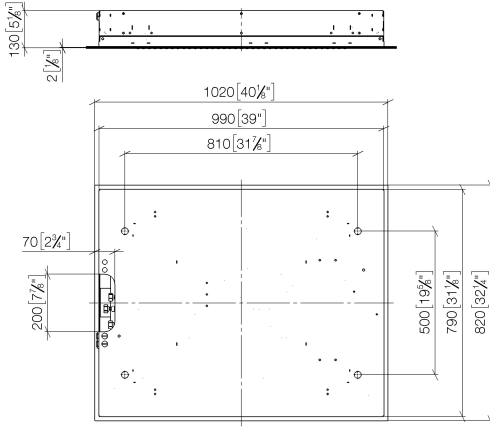

technical data:

- minimum flow rate: 35 l/min (all three rain modes together)
- flow at 3bar flow pressure in conjunction with xTOOL: 43l/min
- minimum flow pressure 2 bar
- max. flow pressure 4 bar
- weight: 50kg

technical data:

plumbing:

- recommended water hardness: 6-7 °dH - if the water is harder, integrate a water softener that uses the ion exchange principle into the feed pipe.
- for the optimum choice of hot water storage device - taking into consideration additional drawing-off points and the frequency with which RainSky M is used - the specific demand needs to be assessed.
- for choosing the drainage, taking into consideration the discharge of all the products in the shower, the specific demand needs to be assessed.
Recommendation: Floor drain (connected rating) = 1.5l/sec, drainage rate DN 70
- feed pipe (hot/cold): 2x DN 20

	Stainless Steel	41 100 979-85
	Brushed Stainless Steel	41 100 979-86

41 100 979

mm [inches]
M 1:10

Flow rate chart

Certificates

LGA_18147.

41 100 979

Spare parts list

No.	Item Number	Name	Quantity used	Delivery time
1	04 30 35 006 01 90	fixing set	4	2
2	04 21 50 004 00 90	accessories	2	2
3	90 24 03 027 02 90	nipple	4	2
4	12 502 970 90	High pressure hose 1/2" x 1/2" x 400 mm -	4	2
5	04 12 05 004 00 90	shower	2	2
6	90 10 01 260 00 90	conversion kit	1	2
7	90 29 03 035 00 90	insert	15	2
8	09 30 30 047 90	screw	4	2
9	09 31 20 036 90	plug	4	2
10	04 11 02 113 03-85	cover	1	30
11	09 24 04 112 10 90	nipple	4	2
12	09 23 01 042 90	insert	4	2
13	09 24 03 027 90	nipple	4	2
14	09 14 20 025 90	seal	4	2