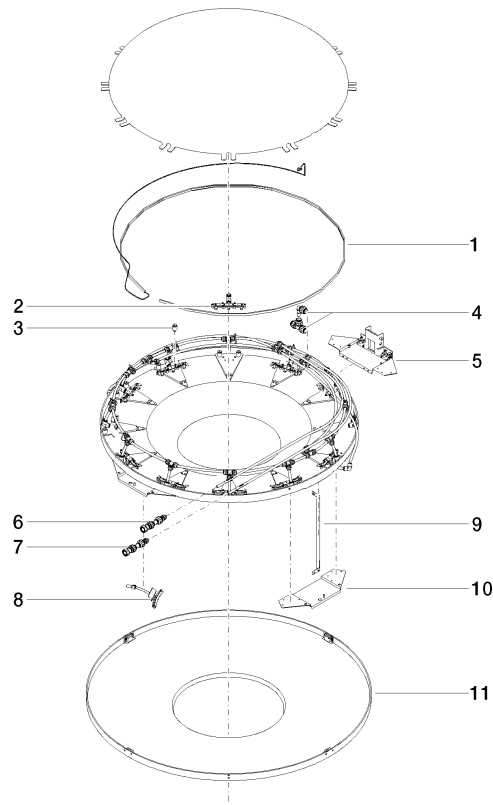

RAINMOON Rain panel - Matte White

41 610 979

- exposed trim parts
- Rain panel with 2 different spray modes
- AQUACIRCLE RAIN: Circular rain curtain, max. flow rate 6.8 l/min (at 3 bar)
- TEMPEST RAIN: Natural rain, max. flow rate 5 l/min (at 3 bar)
- Matt white cover, RAL 9003
- Indirect mood lighting, warm white LED light strip 2700K
- Outer diameter 1240 mm, opening diameter 450 mm
- with anti-scale system
- Weight 22.5 kg
- Protection rating IP67
- Control elements not included among the items supplied

Required miscellaneous

RAINMOON Concealed ceiling installation box - 35 610 970 90

- Ceiling installation enclosure 1356 x 1356 x 290 mm
- concealed rough parts
- Opening diameter 1252 mm
- min. recess depth 290 mm

RAINMOON Rain panel - Matte White

41 610 979

Certificates

LGA_29445.

RAINMOON Rain panel - Matte White

41 610 979

Spare parts list

No.	Item Number	Name	Quantity used	Delivery time
1	90 10 01 183 00 90	lamp	1	2
2	90 17 09 056 01 90	jet module	12	60
3	90 18 40 222 00 90	adaptor	24	2
4	90 24 04 321 00 90	threaded connector	1	60
5	90 17 20 211 00 90	joint	1	60
6	90 24 04 346 01 90	connection AQUACIRCLE	1	2
7	90 24 04 346 02 90	connection TEMPEST	1	2
8	90 17 09 057 01 90	jet module	12	2
9	90 17 20 217 00 90	holder	4	60
10	90 17 20 216 00 90	holder	3	60
11	90 11 02 325 00 90	cover	1	2