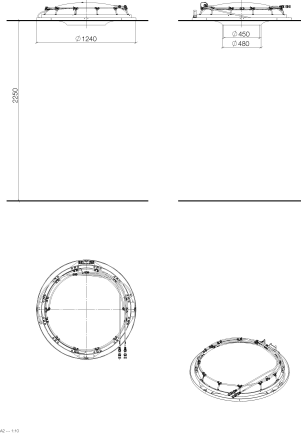

RAINMOON Rain panel - Matte White

41 610 979

- exposed trim parts
- Rain panel with 2 different spray modes
- AQUACIRCLE RAIN: Circular rain curtain, max. flow rate 6.8 l/min (at 3 bar)
- TEMPEST RAIN: Natural rain, max. flow rate 5 l/min (at 3 bar)
- Matt white cover, RAL 9003
- Indirect mood lighting, warm white LED light strip 2700K
- Outer diameter 1240 mm, opening diameter 450 mm
- with anti-scale system
- Weight 22.5 kg
- Protection rating IP67
- Control elements not included among the items supplied

Required miscellaneous

RAINMOON Concealed ceiling installation box - 35 610 970 90

- Ceiling installation enclosure 1356 x 1356 x 290 mm
- concealed rough parts
- Opening diameter 1252 mm
- min. recess depth 290 mm

RAINMOON Rain panel - Matte White

41 610 979

Certificates

LGA_29445.

RAINMOON Rain panel - Matte White

41 610 979

Spare parts list

No.	Item Number	Name	Quantity used	Delivery time
1	90 10 01 183 00 90	lamp	1	2
2	90 17 09 056 01 90	jet module	12	60
3	90 18 40 222 00 90	adaptor	24	2
4	90 24 04 321 00 90	threaded connector	1	60
5	90 17 20 211 00 90	joint	1	60
6	90 24 04 346 01 90	connection AQUACIRCLE	1	2
7	90 24 04 346 02 90	connection TEMPEST	1	2
8	90 17 09 057 01 90	jet module	12	2
9	90 17 20 217 00 90	holder	4	60
10	90 17 20 216 00 90	holder	3	60
11	90 11 02 325 00 90	cover	1	2