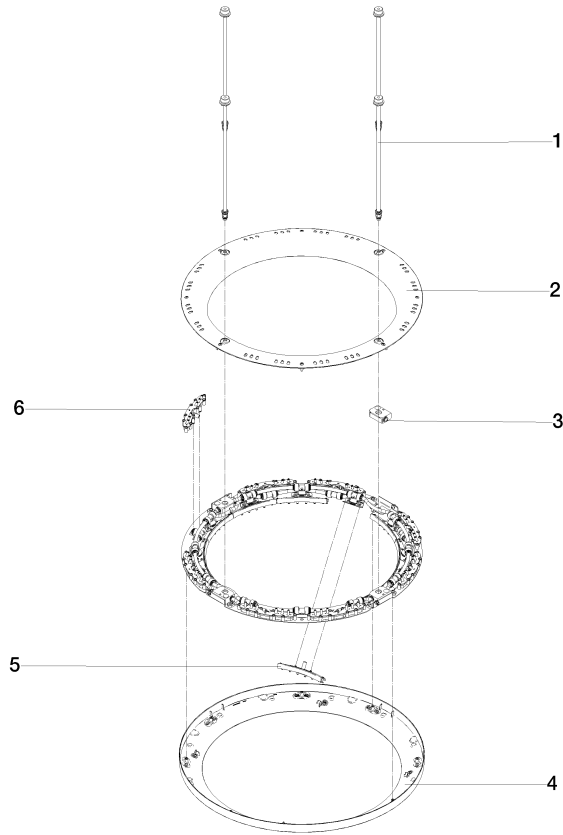

SERIES-VARIOUS AQUAHALO Rain panel - Brushed Platinum

41 750 979

- exposed trim parts
- Rain panel with 3 different flow modes
- AQUACIRCLE RAIN: Circular rain curtain, max. flow rate 14 l/min (at 3 bar)
- TEMPEST RAIN: Natural rain, max. flow rate 9 l/min (at 3 bar)
- DIAMOND RAIN: Ring of rain, max. flow rate 6.8 l/min (at 3 bar)
- Outer diameter: 605 mm, opening diameter: 465 mm
- Weight: 6 kg
- central LED Spot 3000 K
- Protection rating IP67
- Recommended control element: xTool
- Not suitable for use in a steam room.

Concealed ceiling installation box - Brushed Platinum

- concealed rough parts
- Ceiling installation enclosure 605 x 605 x 95 mm
- Weight: 10 kg
- min. recess depth 110 mm

SERIES-VARIOUS AQUAHALO Rain panel - Brushed Platinum

41 750 979

SERIES-VARIOUS AQUAHALO Rain panel - Brushed Platinum

41 750 979

Parts for other finishes can be found here: [Chrome](#)

Spare parts list

No.	Item Number	Name	Quantity used	Delivery time
1	90 28 22 605 01-06	distributor	1	-
Spare part can no longer be ordered, please order the replacement item				
2	90 12 05 087 00-06	casing	1	-
Spare part can no longer be ordered, please order the replacement item				
3	90 24 03 535 00 90	distributor	1	10
4	90 12 05 088 00-06	casing	1	-
Spare part can no longer be ordered, please order the replacement item				
5	90 17 09 060 01 90	jet module	1	2
6	90 17 09 061 01 90	jet module TEMPEST	8	2