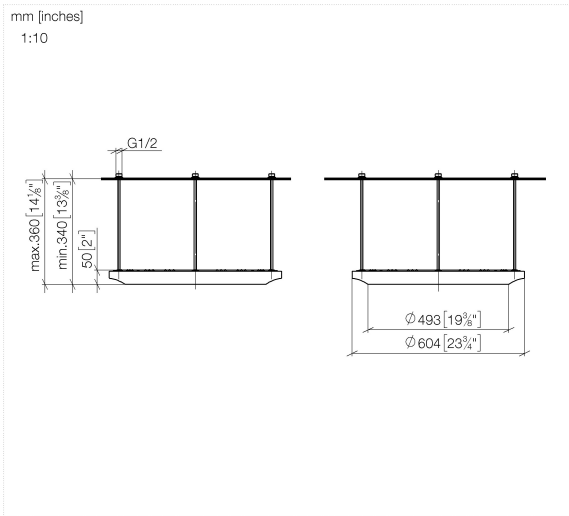

SERIES-VARIOUS AQUAHALO Rain panel - Brushed Platinum

41 750 979