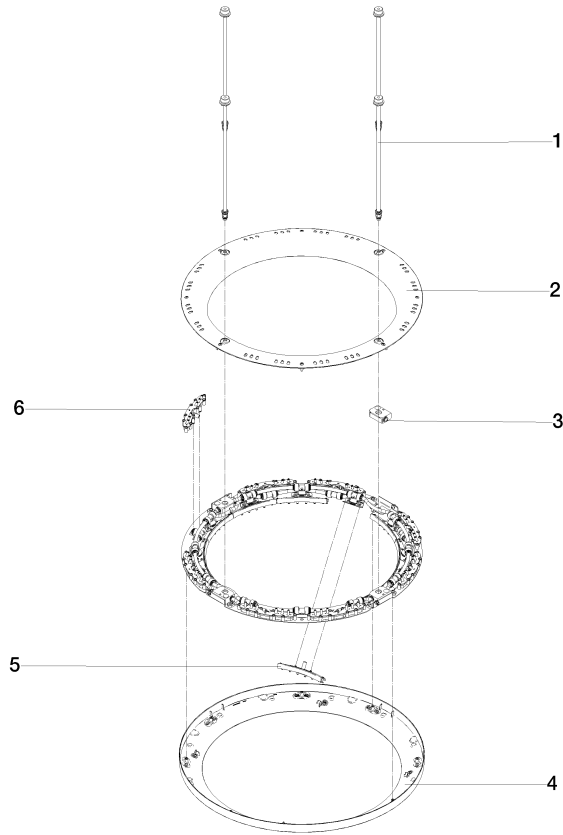

SERIES-VARIOUS AQUAHALO Rain panel - Matte Black

41 750 979

- exposed trim parts
- Rain panel with 3 different flow modes
- AQUACIRCLE RAIN: Circular rain curtain, max. flow rate 14 l/min (at 3 bar)
- TEMPEST RAIN: Natural rain, max. flow rate 9 l/min (at 3 bar)
- DIAMOND RAIN: Ring of rain, max. flow rate 6.8 l/min (at 3 bar)
- Outer diameter: 605 mm, opening diameter: 465 mm
- Weight: 6 kg
- central LED Spot 3000 K
- Protection rating IP67
- Recommended control element: xTool
- Not suitable for use in a steam room.

	Matte Black	41 750 979-33
	Chrome	41 750 979-00
	Brushed Platinum	41 750 979-06
	Brushed Champagne (22kt Gold)	41 750 979-46
	Champagne (22kt Gold)	41 750 979-47

Required miscellaneous

- SERIES-VARIOUS AQUAHALO** 35 750 970-33
Concealed ceiling installation box - Matte Black
- concealed rough parts
 - Ceiling installation enclosure 605 x 605 x 95 mm
 - Weight: 10 kg
 - min. recess depth 110 mm

SERIES-VARIOUS AQUAHALO Rain panel - Matte Black

41 750 979

SERIES-VARIOUS AQUAHALO Rain panel - Matte Black

41 750 979

Parts for other finishes can be found here: [Chrome](#)

Spare parts list

No.	Item Number	Name	Quantity used	Delivery time
1	90 28 22 605 01-33	distributor	1	-
Spare part can no longer be ordered, please order the replacement item				
2	90 12 05 087 00-33	casing	1	-
Spare part can no longer be ordered, please order the replacement item				
3	90 24 03 535 00 90	distributor	1	10
4	90 12 05 088 00-33	casing	1	-
Spare part can no longer be ordered, please order the replacement item				
5	90 17 09 060 01 90	jet module	1	2
6	90 17 09 061 01 90	jet module TEMPEST	8	2