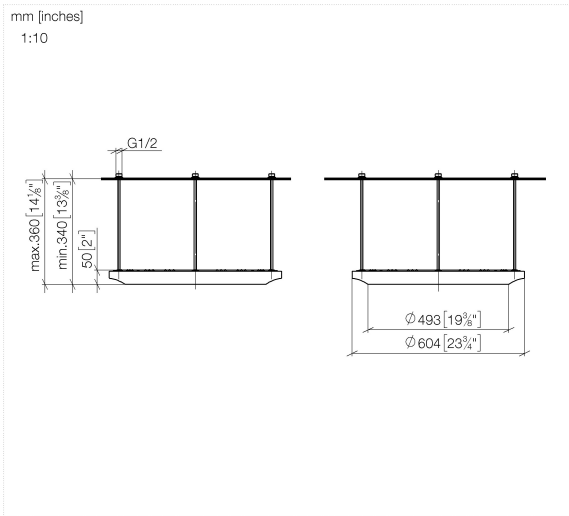

SERIES-VARIOUS AQUAHALO Rain panel - Matte Black

41 750 979

- exposed trim parts
- Rain panel with 3 different flow modes
- AQUACIRCLE RAIN: Circular rain curtain, max. flow rate 14 l/min (at 3 bar)
- TEMPEST RAIN: Natural rain, max. flow rate 9 l/min (at 3 bar)
- DIAMOND RAIN: Ring of rain, max. flow rate 6.8 l/min (at 3 bar)
- Outer diameter: 605 mm, opening diameter: 465 mm
- Weight: 6 kg
- central LED Spot 3000 K
- Protection rating IP67
- Recommended control element: xTool
- Not suitable for use in a steam room.

	Matte Black	41 750 979-33
	Chrome	41 750 979-00
	Brushed Platinum	41 750 979-06
	Brushed Champagne (22kt Gold)	41 750 979-46
	Champagne (22kt Gold)	41 750 979-47

Required miscellaneous

- SERIES-VARIOUS AQUAHALO** 35 750 970-33
Concealed ceiling installation box - Matte Black
- concealed rough parts
 - Ceiling installation enclosure 605 x 605 x 95 mm
 - Weight: 10 kg
 - min. recess depth 110 mm

SERIES-VARIOUS AQUAHALO Rain panel - Matte Black

41 750 979

SERIES-VARIOUS AQUAHALO Rain panel - Matte Black

41 750 979

Parts for other finishes can be found here: [Chrome](#)

Spare parts list

No.	Item Number	Name	Quantity used	Delivery time
1	90 28 22 605 01-33	distributor	1	-
Spare part can no longer be ordered, please order the replacement item				
2	90 12 05 087 00-33	casing	1	-
Spare part can no longer be ordered, please order the replacement item				
3	90 24 03 535 00 90	distributor	1	10
4	90 12 05 088 00-33	casing	1	-
Spare part can no longer be ordered, please order the replacement item				
5	90 17 09 060 01 90	jet module	1	2
6	90 17 09 061 01 90	jet module TEMPEST	8	2