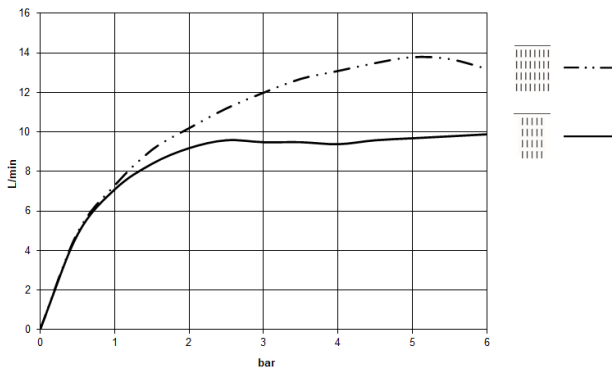

**SERENITY SKY Rain panel for recessed ceiling installation - Dark Chrome**

41 770 979

- exposed trim parts
- Rain panel with 2 different spray modes
- PURIFY RAIN, 175 x 175 mm, max. flow rate 10 l/min (at 3 bar)
- FULL RAIN, 455 x 315 mm, max. flow rate 14 l/min (at 3 bar)
- Rain panel, 600 x 420 mm
- min. recess depth 150 mm
- weight 15kg
- feed pipe (hot/cold): 2x DN 20
- with anti-scale system
- Recommended control element: xTool
- Not suitable for use in a steam room.

**Required miscellaneous**

**SERENITY SKY Concealed ceiling installation box -** 35 770 970 90

- concealed rough parts
- 2x female thread 1/2" connections
- flush-mounted reflection box, 662 x 482 mm, RAL 9003, Signal White
- min. recess depth 150 mm
- weight 15kg
- Recommended control element: xTool

## Flow rate chart