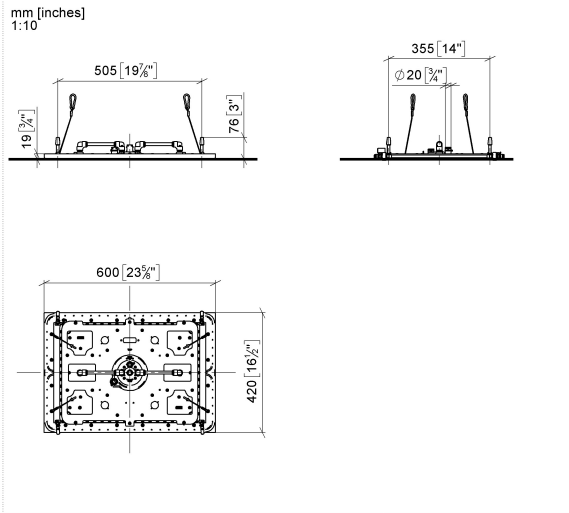

SERENITY SKY Rain panel for recessed ceiling installation - Dark Chrome

41 770 979