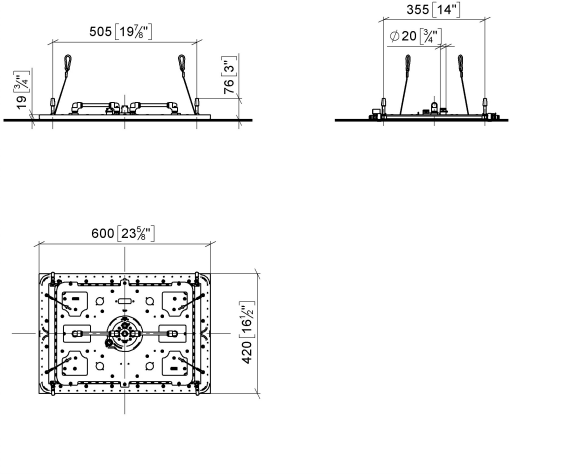

**SERENITY SKY Rain panel for recessed ceiling installation - Brushed
Champagne (22kt Gold)**

41 770 979

- exposed trim parts
- Rain panel with 2 different spray modes
- PURIFY RAIN, 175 x 175 mm, max. flow rate 10 l/min (at 3 bar)
- FULL RAIN, 455 x 315 mm, max. flow rate 14 l/min (at 3 bar)
- Rain panel, 600 x 420 mm
- min. recess depth 150 mm
- weight 15kg
- feed pipe (hot/cold): 2x DN 20
- with anti-scale system
- Recommended control element: xTool
- Not suitable for use in a steam room.

Required miscellaneous

SERENITY SKY Concealed ceiling installation box - 35 770 970 90

- concealed rough parts
- 2x female thread 1/2" connections
- flush-mounted reflection box, 662 x 482 mm, RAL 9003, Signal White
- min. recess depth 150 mm
- weight 15kg
- Recommended control element: xTool

SERENITY SKY Rain panel for recessed ceiling installation - Brushed Champagne (22kt Gold)

41 770 979
mm [inches]
1:10

Flow rate chart

SERENITY SKY Rain panel for recessed ceiling installation - Brushed Champagne (22kt Gold)