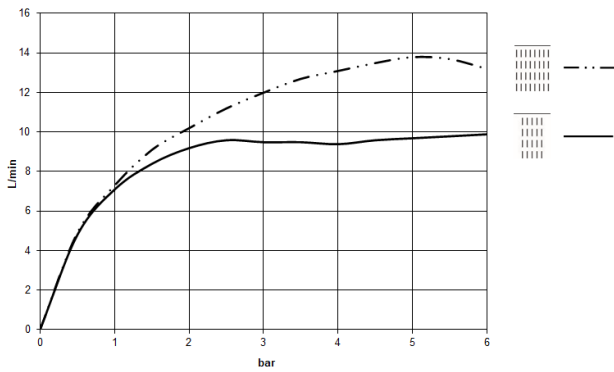

**SERENITY SKY Rain panel for recessed ceiling installation - Brushed
Champagne (22kt Gold)**

41 770 979

- exposed trim parts
- Rain panel with 2 different spray modes
- PURIFY RAIN, 175 x 175 mm, max. flow rate 10 l/min (at 3 bar)
- FULL RAIN, 455 x 315 mm, max. flow rate 14 l/min (at 3 bar)
- Rain panel, 600 x 420 mm
- min. recess depth 150 mm
- weight 15kg
- feed pipe (hot/cold): 2x DN 20
- with anti-scale system
- Recommended control element: xTool
- Not suitable for use in a steam room.

Required miscellaneous

SERENITY SKY Concealed ceiling installation box - 35 770 970 90

- concealed rough parts
- 2x female thread 1/2" connections
- flush-mounted reflection box, 662 x 482 mm, RAL 9003, Signal White
- min. recess depth 150 mm
- weight 15kg
- Recommended control element: xTool

SERENITY SKY Rain panel for recessed ceiling installation - Brushed Champagne (22kt Gold)

41 770 979
mm [inches]
1:10

Flow rate chart

SERENITY SKY Rain panel for recessed ceiling installation - Brushed Champagne (22kt Gold)