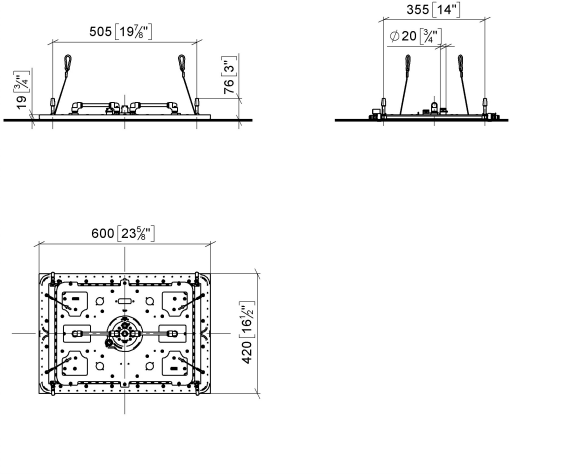

SERENITY SKY Rain panel for recessed ceiling installation - Champagne (22kt Gold)

41 770 979

- exposed trim parts
- Rain panel with 2 different spray modes
- PURIFY RAIN, 175 x 175 mm, max. flow rate 10 l/min (at 3 bar)
- FULL RAIN, 455 x 315 mm, max. flow rate 14 l/min (at 3 bar)
- Rain panel, 600 x 420 mm
- min. recess depth 150 mm
- weight 15kg
- feed pipe (hot/cold): 2x DN 20
- with anti-scale system
- Recommended control element: xTool
- Not suitable for use in a steam room.

Required miscellaneous

SERENITY SKY Concealed ceiling installation box - 35 770 970 90

- concealed rough parts
- 2x female thread 1/2" connections
- flush-mounted reflection box, 662 x 482 mm, RAL 9003, Signal White
- min. recess depth 150 mm
- weight 15kg
- Recommended control element: xTool

SERENITY SKY Rain panel for recessed ceiling installation - Champagne (22kt Gold)

41 770 979
mm [inches]
1:10

Flow rate chart

SERENITY SKY Rain panel for recessed ceiling installation - Champagne (22kt Gold)