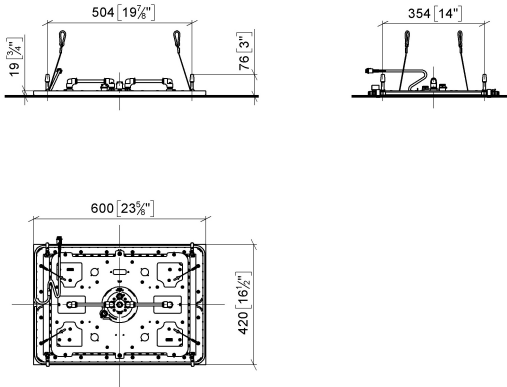

SERENITY SKY Rain panel for recessed ceiling installation with light - Brushed Champagne (22kt Gold)

41 771 979
mm [inches]
1:10