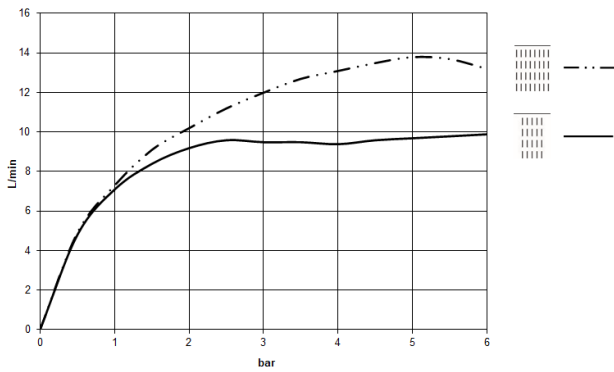

Required miscellaneous

SERENITY SKY Concealed ceiling installation box with light - 35 771 970 90

- concealed rough parts
- flush-mounted reflection box, 662 x 482 mm, RAL 9003, Signal White
- 2x female thread 1/2" connections
- min. recess depth 150 mm
- weight 15kg
- Supply pipe 7 m
- Input 100-240V AC 50-60Hz
- Output 24V DC SELV / Class II
- ZigBee Light Link RGBW controller
- Provided by customer: Zigbee gateway

SERENITY SKY Rain panel for recessed ceiling installation with light - Brushed Stainless Steel

41 771 979
mm [inches]
1:10

Flow rate chart

SERENITY SKY Rain panel for recessed ceiling installation with light - Brushed Stainless Steel