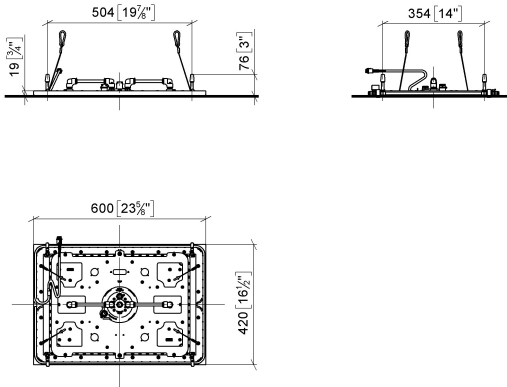

SERENITY SKY Rain panel for recessed ceiling installation with light - Brushed Stainless Steel

41 771 979

- exposed trim parts
- Rain panel with 2 different spray modes
- PURIFY RAIN, 175 x 175 mm, max. flow rate 10 l/min (at 3 bar)
- FULL RAIN, 455 x 315 mm, max. flow rate 14 l/min (at 3 bar)
- Rain panel, 600 x 420 mm
- min. recess depth 150 mm
- weight 15kg
- feed pipe (hot/cold): 2x DN 20
- with anti-scale system
- Recommended control element: xTool

Required miscellaneous

SERENITY SKY Concealed ceiling installation box with light - 35 771 970 90

- concealed rough parts
- flush-mounted reflection box, 662 x 482 mm, RAL 9003, Signal White
- 2x female thread 1/2" connections
- min. recess depth 150 mm
- weight 15kg
- Supply pipe 7 m
- Input 100-240V AC 50-60Hz
- Output 24V DC SELV / Class II
- ZigBee Light Link RGBW controller
- Provided by customer: Zigbee gateway

SERENITY SKY Rain panel for recessed ceiling installation with light - Brushed Stainless Steel

41 771 979
mm [inches]
1:10

Flow rate chart

SERENITY SKY Rain panel for recessed ceiling installation with light - Brushed Stainless Steel