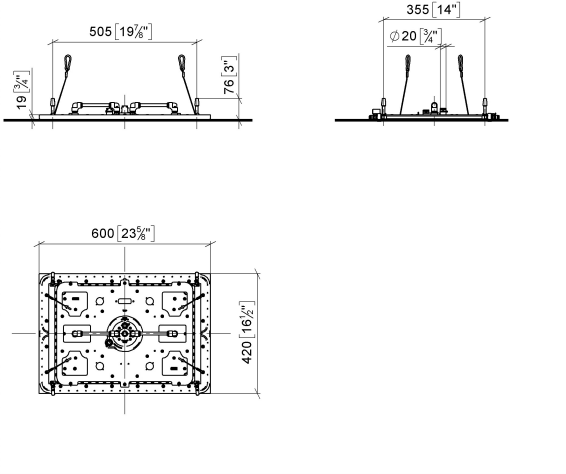

SERENITY SKY Rain panel for recessed ceiling installation - Champagne (22kt Gold)

41 772 979

- exposed trim parts
- Rain panel, 600 x 420 mm
- Recommended control element: xTool
- FULL RAIN, 455 x 315 mm, max. flow rate 6.8 l/min (at 3 bar)
- PURIFY RAIN, 175 x 175 mm, max. flow rate 6.8 l/min (at 3 bar)
- Rain panel with 2 different spray modes
- min. recess depth 150 mm
- weight 15kg
- feed pipe (hot/cold): 2x DN 20
- with anti-scale system
- Not suitable for use in a steam room.

Required miscellaneous

SERENITY SKY Concealed ceiling installation box - 35 770 970 90

- concealed rough parts
- 2x female thread 1/2" connections
- flush-mounted reflection box, 662 x 482 mm, RAL 9003, Signal White
- min. recess depth 150 mm
- weight 15kg
- Recommended control element: xTool

SERENITY SKY Rain panel for recessed ceiling installation - Champagne (22kt Gold)

41 772 979
mm [inches]
1:10

Flow rate chart

SERENITY SKY Rain panel for recessed ceiling installation - Champagne (22kt Gold)