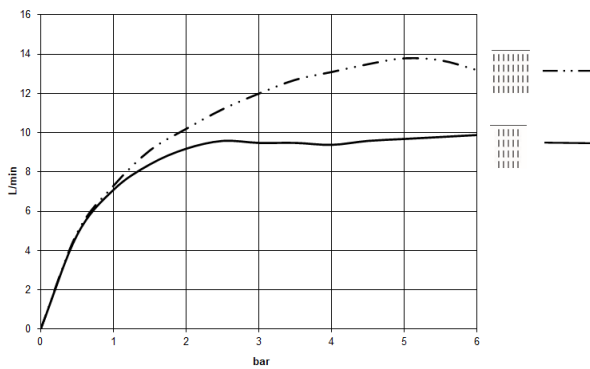

SERENITY SKY Rain panel for recessed ceiling installation - Champagne (22kt Gold)

41 772 979

- exposed trim parts
- Rain panel, 600 x 420 mm
- Recommended control element: xTool
- FULL RAIN, 455 x 315 mm, max. flow rate 6.8 l/min (at 3 bar)
- PURIFY RAIN, 175 x 175 mm, max. flow rate 6.8 l/min (at 3 bar)
- Rain panel with 2 different spray modes
- min. recess depth 150 mm
- weight 15kg
- feed pipe (hot/cold): 2x DN 20
- with anti-scale system
- Not suitable for use in a steam room.

Required miscellaneous

SERENITY SKY Concealed ceiling installation box - 35 770 970 90

- concealed rough parts
- 2x female thread 1/2" connections
- flush-mounted reflection box, 662 x 482 mm, RAL 9003, Signal White
- min. recess depth 150 mm
- weight 15kg
- Recommended control element: xTool

SERENITY SKY Rain panel for recessed ceiling installation - Champagne (22kt Gold)

41 772 979
mm [inches]
1:10

Flow rate chart

SERENITY SKY Rain panel for recessed ceiling installation - Champagne (22kt Gold)