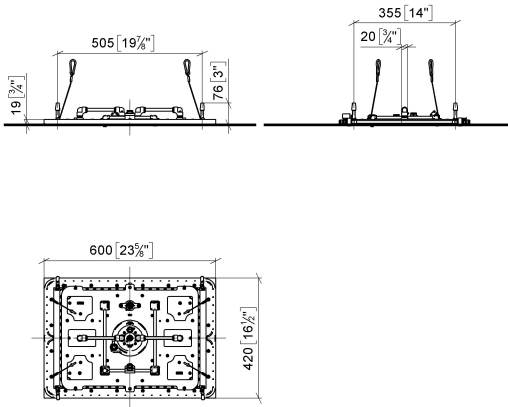

SERENITY SKY+ Rain panel for recessed ceiling installation - Brushed Champagne (22kt Gold)

41 780 979

- exposed trim parts
- Rain panel with 5 different flow modes
- Rain panel, 600 x 420 mm
- PURIFY RAIN, 175 x 175 mm, max. flow rate 10 l/min (at 3 bar)
- FULL RAIN, 455 x 315 mm, max. flow rate 14 l/min (at 3 bar)
- LAMINAR FLOW, max. flow rate 10 l/min (at 3 bar)
- AQUAPRESSURE FLOW, max. flow rate 9.4 l/min (at 3 bar)
- COOL MIST, max. flow rate 1 l/min (at 3 bar)
- min. recess depth 150 mm
- weight 15kg
- feed pipe (hot/cold): 2x DN 20
- with anti-scale system
- Recommended control element: xTool
- Not suitable for use in a steam room.

Required miscellaneous

SERENITY SKY+ Concealed ceiling installation box - 35 780 970 90

- concealed rough parts
- 5x 1/2" female connector
- flush-mounted reflection box, 662 x 482 mm, RAL 9003, Signal White
- min. recess depth 150 mm
- weight 15kg

SERENITY SKY+ Rain panel for recessed ceiling installation - Brushed Champagne (22kt Gold)

41 780 979
mm [inches]
1:10

Flow rate chart

SERENITY SKY+ Rain panel for recessed ceiling installation - Brushed Champagne (22kt Gold)