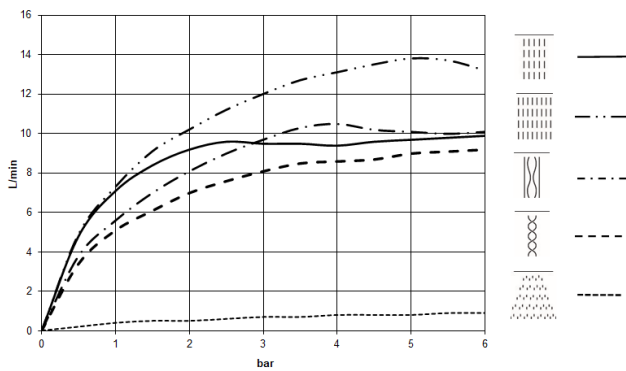

SERENITY SKY+ Rain panel for recessed ceiling installation - Brushed Champagne (22kt Gold)

41 780 979

- exposed trim parts
- Rain panel with 5 different flow modes
- Rain panel, 600 x 420 mm
- PURIFY RAIN, 175 x 175 mm, max. flow rate 10 l/min (at 3 bar)
- FULL RAIN, 455 x 315 mm, max. flow rate 14 l/min (at 3 bar)
- LAMINAR FLOW, max. flow rate 10 l/min (at 3 bar)
- AQUAPRESSURE FLOW, max. flow rate 9.4 l/min (at 3 bar)
- COOL MIST, max. flow rate 1 l/min (at 3 bar)
- min. recess depth 150 mm
- weight 15kg
- feed pipe (hot/cold): 2x DN 20
- with anti-scale system
- Recommended control element: xTool
- Not suitable for use in a steam room.

Required miscellaneous

SERENITY SKY+ Concealed ceiling installation box - 35 780 970 90

- concealed rough parts
- 5x 1/2" female connector
- flush-mounted reflection box, 662 x 482 mm, RAL 9003, Signal White
- min. recess depth 150 mm
- weight 15kg

SERENITY SKY+ Rain panel for recessed ceiling installation - Brushed Champagne (22kt Gold)

41 780 979
mm [inches]
1:10

Flow rate chart

SERENITY SKY+ Rain panel for recessed ceiling installation - Brushed Champagne (22kt Gold)