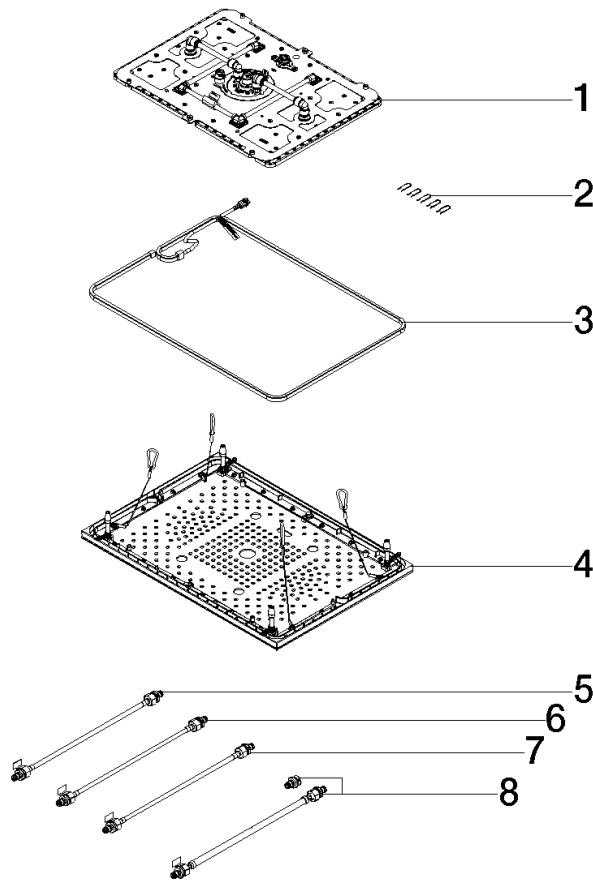

## SERENITY SKY+ Rain panel for recessed ceiling installation with light - Brushed Champagne (22kt Gold)

41 781 979 Product version from 9/1/2024

- exposed trim parts
- Rain panel with 5 different flow modes
- Rain panel, 600 x 420 mm
- PURIFY RAIN, 175 x 175 mm, max. flow rate 10 l/min (at 3 bar)
- FULL RAIN, 455 x 315 mm, max. flow rate 14 l/min (at 3 bar)
- LAMINAR FLOW, max. flow rate 10 l/min (at 3 bar)
- AQUAPRESSURE FLOW, max. flow rate 9.4 l/min (at 3 bar)
- COOL MIST, max. flow rate 1 l/min (at 3 bar)
- min. recess depth 150 mm
- weight 15kg
- feed pipe (hot/cold): 2x DN 20
- with anti-scale system
- Recommended control element: xTool

### SERENITY SKY+ Concealed ceiling installation box with light - 35 781 970 90

- concealed rough parts
- 2x female thread 1/2" connections
- flush-mounted reflection box, 662 x 482 mm, RAL 9003, Signal White
- min. recess depth mm
- weight 15kg
- Supply pipe 7 m
- Input 100-240V AC 50-60Hz
- Output 24V DC SELV / Class 2
- ZigBee Light Link RGBW controller
- Provided by customer: Zigbee gateway

# SERENITY SKY+ Rain panel for recessed ceiling installation with light - Brushed Champagne (22kt Gold)

41 781 979 Product version from 9/1/2024

mm [inches]  
1:10

## Flow rate chart

**SERENITY SKY+ Rain panel for recessed ceiling installation with light -  
Brushed Champagne (22kt Gold)**

41 781 979 Product version from 9/1/2024

**Spare parts list**

No.	Item Number	Name	Quantity used	Delivery time
1	90 12 01 095 00 90	shower	1	2
2	91 16 02 053 00 90	holder	1	2
3	90 10 01 263 00 90	electronic accessories	1	2
4	90 12 05 106 00-46	cover	1	30
5	90 30 04 096 01 90	hose	1	-
Spare part can no longer be ordered, please order the replacement item				
6	90 30 04 096 02 90	hose	1	-
Spare part can no longer be ordered, please order the replacement item				
7	90 30 04 096 03 90	hose	1	-
Spare part can no longer be ordered, please order the replacement item				
8	90 30 04 033 00 90	hose	1	2