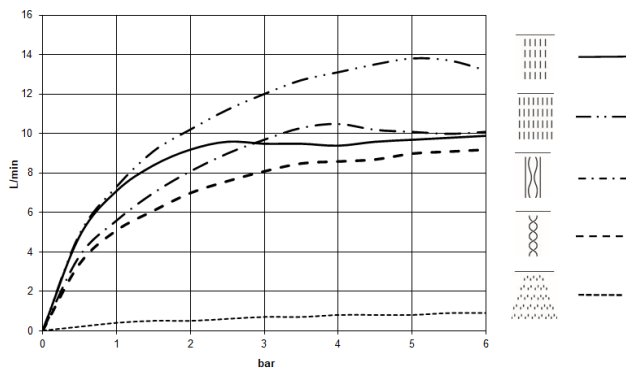

Flow rate chart