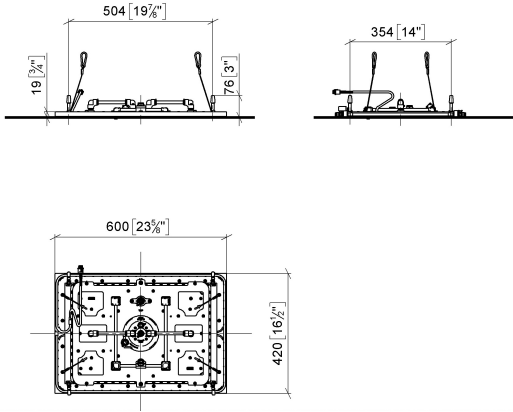

SERENITY SKY+ Rain panel for recessed ceiling installation with light - Brushed Champagne (22kt Gold)

41 781 979 Product version from 9/1/2024

mm [inches]
1:10