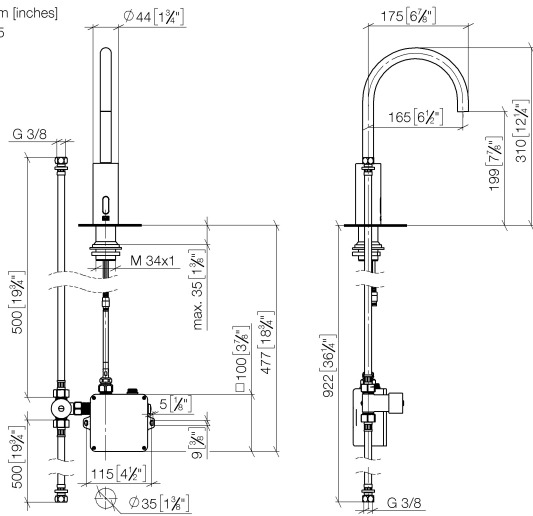

Washstand fitting with electronic opening and closing function without pop-up waste - Brushed Durabronze (23kt Gold)

TARA

44 521 660

Fits: TARA, META

- 165mm projection
- Infrared sensor technology
- height of mixer 310 mm
- height up to aerator 199 mm
- hole diameter 35 mm
- fixed spout
- max. flow 5.7 l/min
- circular, air-enriched flow
- suitable for thermal disinfection
- Automatic shut-off after pre-set time is reached
- Indirect temperature control (undercounter)
- Control box included
- Adjustable sensor detection range
- Battery or plug-in power supply operated (batteries not included)
- 4x AA (1.5V) batteries required
- lead-free
- 1x screw-in M 8 x 1 pressure hose, leak-tested
- This product can help a building meet the requirements of Green Building Rating Systems, e.g. LEED®, BREEAM®, DGNB

Washstand fitting with electronic opening and closing function without pop-up waste - Brushed Durabross (23kt Gold)

TARA

44 521 660

mm [inches]

1:5

Flow rate chart

Certificates

Belgaqua_23-210- 27_1. LGA_38245. WRAS_2211011. GDV_0400278.

Washstand fitting with electronic opening and closing function without pop-up waste - Brushed Durabrass (23kt Gold)

TARA

44 521 660
Parts for other
finishes can be found
here: Chrome

Spare parts list

No.	Item Number	Name	Quantity used	Delivery time
1	09 29 03 126 90	aerator	1	2
2	90 30 09 028 00 90	key	1	2
3	04 30 04 100 00 90	hose	1	2
4	04 23 10 044 08 90	fixing set	1	2
5	12 506 970 90	High pressure hoses -	1	2
6	09 24 03 185-00	nipple	1	10
7	90 30 50 081 00 90	valve	1	2
8	90 10 01 247 00 90	valve box	1	10