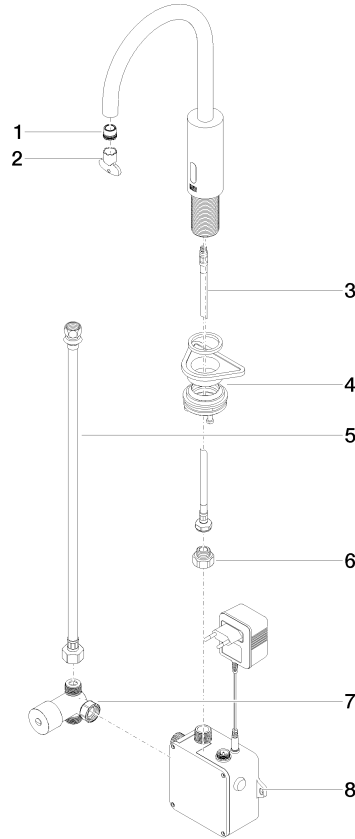

Washstand fitting with electronic opening and closing function without pop-up waste - Brushed Durabronze (23kt Gold)

TARA

44 521 660

Fits: TARA, META

- 165mm projection
- Infrared sensor technology
- height of mixer 310 mm
- height up to aerator 199 mm
- hole diameter 35 mm
- fixed spout
- max. flow 5.7 l/min
- circular, air-enriched flow
- suitable for thermal disinfection
- Automatic shut-off after pre-set time is reached
- Indirect temperature control (undercounter)
- Control box included
- Adjustable sensor detection range
- Battery or plug-in power supply operated (batteries not included)
- 4x AA (1.5V) batteries required
- lead-free
- 1x screw-in M 8 x 1 pressure hose, leak-tested
- This product can help a building meet the requirements of Green Building Rating Systems, e.g. LEED®, BREEAM®, DGNB

Washstand fitting with electronic opening and closing function without pop-up waste - Brushed Durabross (23kt Gold)

TARA

44 521 660

mm [inches]

1:5

Flow rate chart

Certificates

Belgaqua_23-210- 27_1. LGA_38245. WRAS_2211011. GDV_0400278.

Washstand fitting with electronic opening and closing function without pop-up waste - Brushed Durabrass (23kt Gold)

TARA

44 521 660
Parts for other
finishes can be found
here: Chrome

Spare parts list

No.	Item Number	Name	Quantity used	Delivery time
1	09 29 03 126 90	aerator	1	2
2	90 30 09 028 00 90	key	1	2
3	04 30 04 100 00 90	hose	1	2
4	04 23 10 044 08 90	fixing set	1	2
5	12 506 970 90	High pressure hoses -	1	2
6	09 24 03 185-00	nipple	1	10
7	90 30 50 081 00 90	valve	1	2
8	90 10 01 247 00 90	valve box	1	10