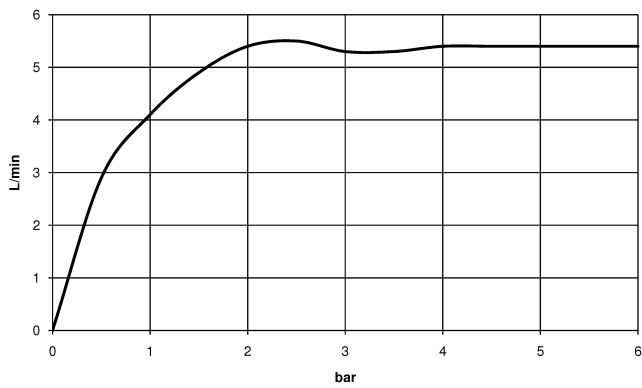

Washstand fitting with electronic opening and closing function without pop-up waste - Brushed Durabronze (23kt Gold)

TARA

44 521 660

Fits: TARA, META

- 165mm projection
- Infrared sensor technology
- height of mixer 310 mm
- height up to aerator 199 mm
- hole diameter 35 mm
- fixed spout
- max. flow 5.7 l/min
- circular, air-enriched flow
- suitable for thermal disinfection
- Automatic shut-off after pre-set time is reached
- Indirect temperature control (undercounter)
- Control box included
- Adjustable sensor detection range
- Battery or plug-in power supply operated (batteries not included)
- 4x AA (1.5V) batteries required
- lead-free
- 1x screw-in M 8 x 1 pressure hose, leak-tested
- This product can help a building meet the requirements of Green Building Rating Systems, e.g. LEED®, BREEAM®, DGNB

Washstand fitting with electronic opening and closing function without pop-up waste - Brushed Durabross (23kt Gold)

TARA

44 521 660

mm [inches]

1:5

Flow rate chart

Certificates

Belgaqua_23-210- 27_1. LGA_38245. WRAS_2211011. GDV_0400278.