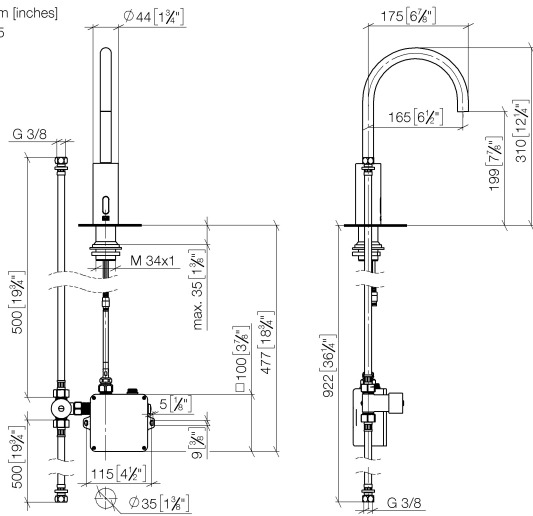

Washstand fitting with electronic opening and closing function without pop-up waste - Champagne (22kt Gold)

TARA

44 521 660

Fits: TARA, META

- 165mm projection
- Infrared sensor technology
- height of mixer 310 mm
- height up to aerator 199 mm
- hole diameter 35 mm
- fixed spout
- max. flow 5.7 l/min
- circular, air-enriched flow
- suitable for thermal disinfection
- Automatic shut-off after pre-set time is reached
- Indirect temperature control (undercounter)
- Control box included
- Adjustable sensor detection range
- Battery or plug-in power supply operated (batteries not included)
- 4x AA (1.5V) batteries required
- lead-free
- 1x screw-in M 8 x 1 pressure hose, leak-tested
- This product can help a building meet the requirements of Green Building Rating Systems, e.g. LEED®, BREEAM®, DGNB

Batteries not included

	Champagne (22kt Gold)	44 521 660-47
	Chrome	44 521 660-00
	Brushed Platinum	44 521 660-06
	Platinum	44 521 660-08
	Dark Chrome	44 521 660-19
	Light Gold	44 521 660-26
	Brushed Light Gold	44 521 660-27
	Brushed Durabronze (23kt Gold)	44 521 660-28
	Matte Black	44 521 660-33
	Brushed Bronze	44 521 660-42
	Brushed Champagne (22kt Gold)	44 521 660-46
	Brushed Chrome	44 521 660-93
	Brushed Dark Platinum	44 521 660-99

44 521 660

mm [inches]

1:5

Flow rate chart

Certificates

Belgaqua\_23-210- 27\_1. LGA\_38245. WRAS\_2211011. GDV\_0400278.

Washstand fitting with electronic opening and closing function without pop-up waste - Champagne (22kt Gold)

TARA

44 521 660  
Parts for other  
finishes can be found  
here: Chrome

Spare parts list

No.	Item Number	Name	Quantity used	Delivery time
1	09 29 03 126 90	aerator	1	2
2	90 30 09 028 00 90	key	1	2
3	04 30 04 100 00 90	hose	1	2
4	04 23 10 044 08 90	fixing set	1	2
5	12 506 970 90	High pressure hoses -	1	2
6	09 24 03 185-00	nipple	1	10
7	90 30 50 081 00 90	valve	1	2
8	90 10 01 247 00 90	valve box	1	10