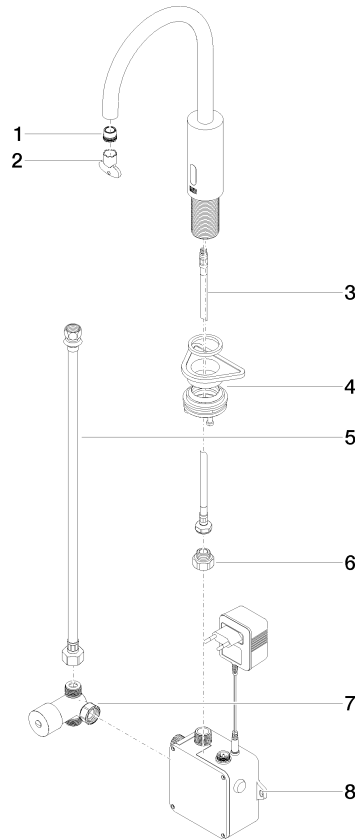

Washstand fitting with electronic opening and closing function without pop-up waste - Champagne (22kt Gold)

TARA

44 521 660

Fits: TARA, META

- 165mm projection
- Infrared sensor technology
- height of mixer 310 mm
- height up to aerator 199 mm
- hole diameter 35 mm
- fixed spout
- max. flow 5.7 l/min
- circular, air-enriched flow
- suitable for thermal disinfection
- Automatic shut-off after pre-set time is reached
- Indirect temperature control (undercounter)
- Control box included
- Adjustable sensor detection range
- Battery or plug-in power supply operated (batteries not included)
- 4x AA (1.5V) batteries required
- lead-free
- 1x screw-in M 8 x 1 pressure hose, leak-tested
- This product can help a building meet the requirements of Green Building Rating Systems, e.g. LEED®, BREEAM®, DGNB

44 521 660

mm [inches]

1:5

Flow rate chart

Certificates

Belgaqua\_23-210- 27\_1. LGA\_38245. WRAS\_2211011. GDV\_0400278.

Washstand fitting with electronic opening and closing function without pop-up waste - Champagne (22kt Gold)

TARA

44 521 660  
Parts for other  
finishes can be found  
here: Chrome

Spare parts list

No.	Item Number	Name	Quantity used	Delivery time
1	09 29 03 126 90	aerator	1	2
2	90 30 09 028 00 90	key	1	2
3	04 30 04 100 00 90	hose	1	2
4	04 23 10 044 08 90	fixing set	1	2
5	12 506 970 90	High pressure hoses -	1	2
6	09 24 03 185-00	nipple	1	10
7	90 30 50 081 00 90	valve	1	2
8	90 10 01 247 00 90	valve box	1	10