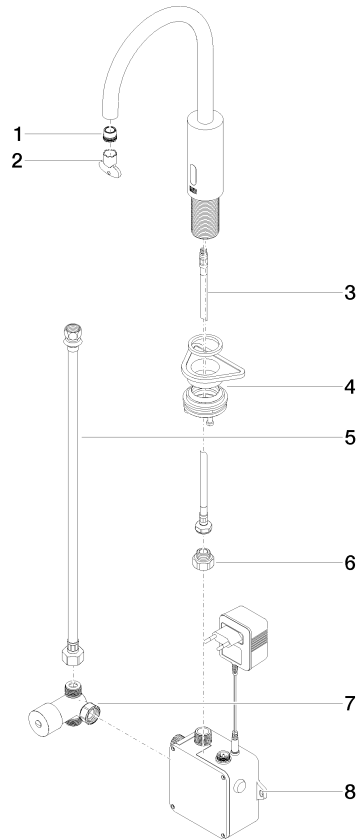

Washstand fitting with electronic opening and closing function without pop-up waste - Brushed Dark Platinum

TARA

44 521 660

Fits: TARA, META

- 165mm projection
 - Infrared sensor technology
 - height of mixer 310 mm
 - height up to aerator 199 mm
 - hole diameter 35 mm
 - fixed spout
 - max. flow 5.7 l/min
 - circular, air-enriched flow
 - suitable for thermal disinfection
 - Automatic shut-off after pre-set time is reached
 - Indirect temperature control (undercounter)
 - Control box included
 - Adjustable sensor detection range
 - Battery or plug-in power supply operated (batteries not included)
 - 4x AA (1.5V) batteries required
 - lead-free
 - 1x screw-in M 8 x 1 pressure hose, leak-tested
 - This product can help a building meet the requirements of Green Building Rating Systems, e.g. LEED®, BREEAM®, DGNB
- Batteries not included

	Brushed Dark Platinum	44 521 660-99
	Chrome	44 521 660-00
	Brushed Platinum	44 521 660-06
	Platinum	44 521 660-08
	Dark Chrome	44 521 660-19
	Light Gold	44 521 660-26
	Brushed Light Gold	44 521 660-27
	Brushed Durabronze (23kt Gold)	44 521 660-28
	Matte Black	44 521 660-33
	Brushed Bronze	44 521 660-42
	Brushed Champagne (22kt Gold)	44 521 660-46
	Champagne (22kt Gold)	44 521 660-47
	Brushed Chrome	44 521 660-93

44 521 660

mm [inches]

1:5

Flow rate chart

Certificates

Belgaqua_23-210- 27_1. LGA_38245. WRAS_2211011. GDV_0400278.

44 521 660
Parts for other
finishes can be found
here: [Chrome](#)

Spare parts list

No.	Item Number	Name	Quantity used	Delivery time
1	09 29 03 126 90	aerator	1	2
2	90 30 09 028 00 90	key	1	2
3	04 30 04 100 00 90	hose	1	2
4	04 23 10 044 08 90	fixing set	1	2
5	12 506 970 90	High pressure hoses -	1	2
6	09 24 03 185-00	nipple	1	10
7	90 30 50 081 00 90	valve	1	2
8	90 10 01 247 00 90	valve box	1	10