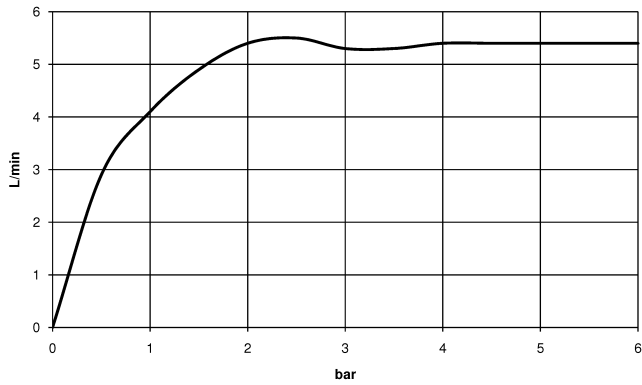

Washstand fitting with electronic opening and closing function without pop-up waste - Brushed Dark Platinum

TARA

44 521 660

Fits: TARA, META

- 165mm projection
 - Infrared sensor technology
 - height of mixer 310 mm
 - height up to aerator 199 mm
 - hole diameter 35 mm
 - fixed spout
 - max. flow 5.7 l/min
 - circular, air-enriched flow
 - suitable for thermal disinfection
 - Automatic shut-off after pre-set time is reached
 - Indirect temperature control (undercounter)
 - Control box included
 - Adjustable sensor detection range
 - Battery or plug-in power supply operated (batteries not included)
 - 4x AA (1.5V) batteries required
 - lead-free
 - 1x screw-in M 8 x 1 pressure hose, leak-tested
 - This product can help a building meet the requirements of Green Building Rating Systems, e.g. LEED®, BREEAM®, DGNB
- Batteries not included

44 521 660

mm [inches]

1:5

Flow rate chart

Certificates

Belgaqua_23-210- 27_1. LGA_38245. WRAS_2211011. GDV_0400278.

44 521 660
Parts for other
finishes can be found
here: [Chrome](#)

Spare parts list