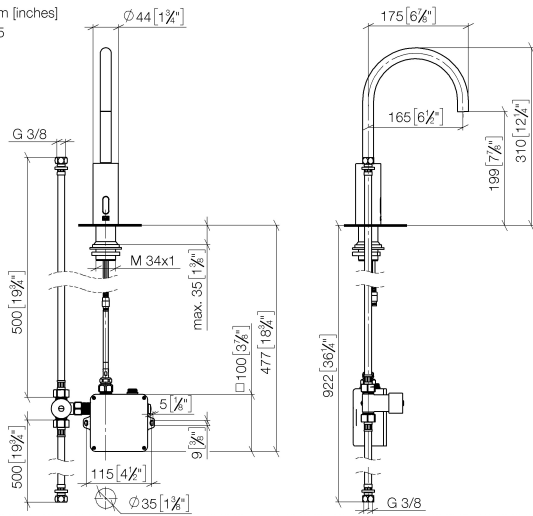

Washstand fitting with electronic opening and closing function without pop-up waste - Brushed Dark Platinum

TARA

44 521 660

Fits: TARA, META

- 165mm projection
 - Infrared sensor technology
 - height of mixer 310 mm
 - height up to aerator 199 mm
 - hole diameter 35 mm
 - fixed spout
 - max. flow 5.7 l/min
 - circular, air-enriched flow
 - suitable for thermal disinfection
 - Automatic shut-off after pre-set time is reached
 - Indirect temperature control (undercounter)
 - Control box included
 - Adjustable sensor detection range
 - Battery or plug-in power supply operated (batteries not included)
 - 4x AA (1.5V) batteries required
 - lead-free
 - 1x screw-in M 8 x 1 pressure hose, leak-tested
 - This product can help a building meet the requirements of Green Building Rating Systems, e.g. LEED®, BREEAM®, DGNB
- Batteries not included

	Brushed Dark Platinum	44 521 660-99
	Chrome	44 521 660-00
	Brushed Platinum	44 521 660-06
	Platinum	44 521 660-08
	Dark Chrome	44 521 660-19
	Light Gold	44 521 660-26
	Brushed Light Gold	44 521 660-27
	Brushed Durabronze (23kt Gold)	44 521 660-28
	Matte Black	44 521 660-33
	Brushed Bronze	44 521 660-42
	Brushed Champagne (22kt Gold)	44 521 660-46
	Champagne (22kt Gold)	44 521 660-47
	Brushed Chrome	44 521 660-93

44 521 660

mm [inches]

1:5

Flow rate chart

Certificates

Belgaqua_23-210- 27_1. LGA_38245. WRAS_2211011. GDV_0400278.

44 521 660
Parts for other
finishes can be found
here: [Chrome](#)

Spare parts list

No.	Item Number	Name	Quantity used	Delivery time
1	09 29 03 126 90	aerator	1	2
2	90 30 09 028 00 90	key	1	2
3	04 30 04 100 00 90	hose	1	2
4	04 23 10 044 08 90	fixing set	1	2
5	12 506 970 90	High pressure hoses -	1	2
6	09 24 03 185-00	nipple	1	10
7	90 30 50 081 00 90	valve	1	2
8	90 10 01 247 00 90	valve box	1	10