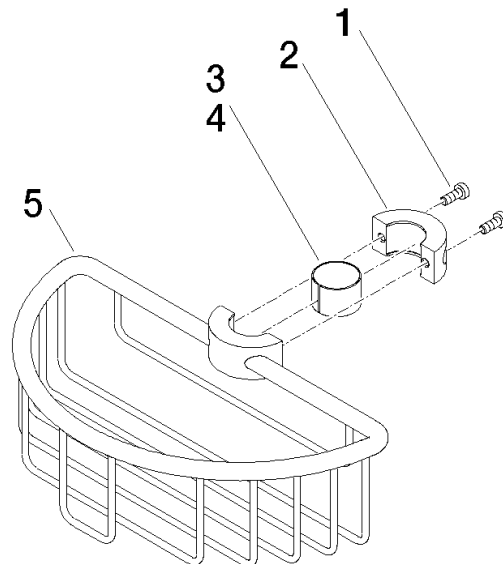

Shower basket for subsequent mounting on riser - Brushed Platinum

IMO

82 290 970

- width 200mm
- height 62 mm
- 125mm projection

Fits: IMO, LULU, MADISON, MEM, TARA, CL.1, LISSÉ, VAIA, META, CYO

	Brushed Platinum	82 290 970-06
	Chrome	82 290 970-00
	Platinum	82 290 970-08
	Durabress (23kt Gold)	82 290 970-09
	Dark Chrome	82 290 970-19
	Light Gold	82 290 970-26
	Brushed Light Gold	82 290 970-27
	Brushed Durabress (23kt Gold)	82 290 970-28
	Matte Black	82 290 970-33
	Brushed Bronze	82 290 970-42
	Brushed Champagne (22kt Gold)	82 290 970-46
	Champagne (22kt Gold)	82 290 970-47
	Brushed Chrome	82 290 970-93
	Brushed Dark Platinum	82 290 970-99

82 290 970

mm [inches]

82 290 970

Parts for other finishes can be found here: [Chrome](#)

Spare parts list

No.	Item Number	Name	Quantity used	Delivery time
1	09 30 30 054 90	screw	4	2
2	08 17 97 520-06	holder	1	10
3	08 18 40 520 90	sleeve	1	2
4	08 18 40 521 90	sleeve	1	2
5	08 18 90 908-06	basket	1	60