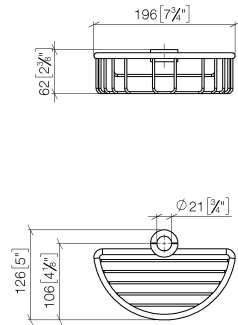

Shower basket for subsequent mounting on riser - Brushed Platinum

IMO

82 290 970

- width 200mm
- height 62 mm
- 125mm projection

Fits: IMO, LULU, MADISON, MEM, TARA, CL.1, LISSÉ, VAIA, META, CYO

	Brushed Platinum	82 290 970-06
	Chrome	82 290 970-00
	Platinum	82 290 970-08
	Durabress (23kt Gold)	82 290 970-09
	Dark Chrome	82 290 970-19
	Light Gold	82 290 970-26
	Brushed Light Gold	82 290 970-27
	Brushed Durabress (23kt Gold)	82 290 970-28
	Matte Black	82 290 970-33
	Brushed Bronze	82 290 970-42
	Brushed Champagne (22kt Gold)	82 290 970-46
	Champagne (22kt Gold)	82 290 970-47
	Brushed Chrome	82 290 970-93
	Brushed Dark Platinum	82 290 970-99

82 290 970

mm [inches]

82 290 970

Parts for other finishes can be found here: [Chrome](#)

Spare parts list

No.	Item Number	Name	Quantity used	Delivery time
1	09 30 30 054 90	screw	4	2
2	08 17 97 520-06	holder	1	10
3	08 18 40 520 90	sleeve	1	2
4	08 18 40 521 90	sleeve	1	2
5	08 18 90 908-06	basket	1	60