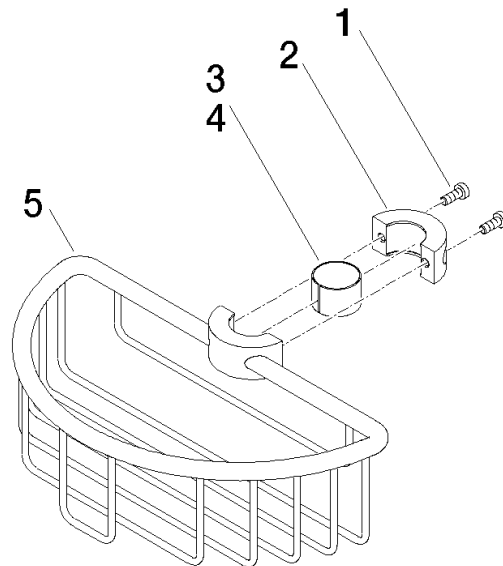

Shower basket for subsequent mounting on riser - Platinum

IMO

82 290 970

- width 200mm
- height 62 mm
- 125mm projection

Fits: IMO, LULU, MADISON, MEM, TARA, CL.1, LISSÉ, VAIA, META, CYO

	Platinum	82 290 970-08
	Chrome	82 290 970-00
	Brushed Platinum	82 290 970-06
	Durabrand (23kt Gold)	82 290 970-09
	Dark Chrome	82 290 970-19
	Light Gold	82 290 970-26
	Brushed Light Gold	82 290 970-27
	Brushed Durabrand (23kt Gold)	82 290 970-28
	Matte Black	82 290 970-33
	Brushed Bronze	82 290 970-42
	Brushed Champagne (22kt Gold)	82 290 970-46
	Champagne (22kt Gold)	82 290 970-47
	Brushed Chrome	82 290 970-93
	Brushed Dark Platinum	82 290 970-99

82 290 970

mm [inches]

82 290 970

Parts for other finishes can be found here: [Chrome](#)

Spare parts list

No.	Item Number	Name	Quantity used	Delivery time
1	09 30 30 054 90	screw	4	2
2	08 17 97 520-08	holder	1	60
3	08 18 40 520 90	sleeve	1	2
4	08 18 40 521 90	sleeve	1	2
5	08 18 90 908-08	basket	1	60