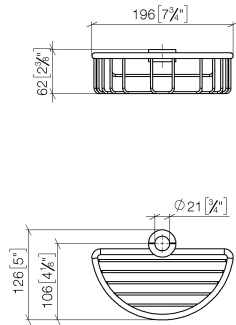

Shower basket for subsequent mounting on riser - Platinum

IMO

82 290 970

- width 200mm
- height 62 mm
- 125mm projection

Fits: IMO, LULU, MADISON, MEM, TARA, CL.1, LISSÉ, VAIA, META, CYO

	Platinum	82 290 970-08
	Chrome	82 290 970-00
	Brushed Platinum	82 290 970-06
	Durabrand (23kt Gold)	82 290 970-09
	Dark Chrome	82 290 970-19
	Light Gold	82 290 970-26
	Brushed Light Gold	82 290 970-27
	Brushed Durabrand (23kt Gold)	82 290 970-28
	Matte Black	82 290 970-33
	Brushed Bronze	82 290 970-42
	Brushed Champagne (22kt Gold)	82 290 970-46
	Champagne (22kt Gold)	82 290 970-47
	Brushed Chrome	82 290 970-93
	Brushed Dark Platinum	82 290 970-99

82 290 970

mm [inches]

82 290 970

Parts for other finishes can be found here: [Chrome](#)

Spare parts list

No.	Item Number	Name	Quantity used	Delivery time
1	09 30 30 054 90	screw	4	2
2	08 17 97 520-08	holder	1	60
3	08 18 40 520 90	sleeve	1	2
4	08 18 40 521 90	sleeve	1	2
5	08 18 90 908-08	basket	1	60