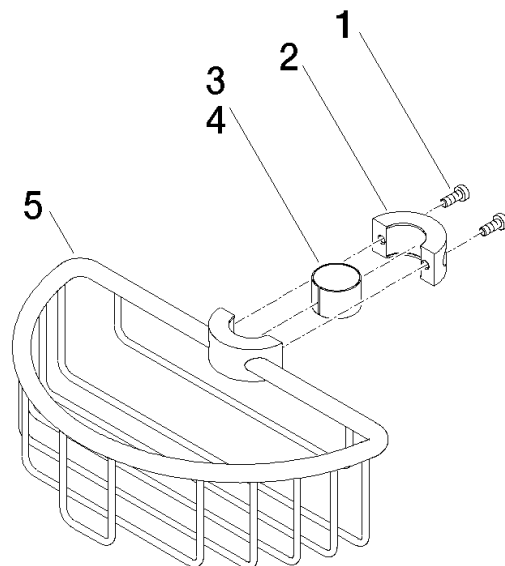

Shower basket for subsequent mounting on riser - Durabross (23kt Gold)

IMO

82 290 970

- width 200mm
- height 62 mm
- 125mm projection

Fits: IMO, LULU, MADISON, MEM, TARA, CL.1, LISSÉ, VAIA, META, CYO

	Durabross (23kt Gold)	82 290 970-09
	Chrome	82 290 970-00
	Brushed Platinum	82 290 970-06
	Platinum	82 290 970-08
	Dark Chrome	82 290 970-19
	Light Gold	82 290 970-26
	Brushed Light Gold	82 290 970-27
	Brushed Durabross (23kt Gold)	82 290 970-28
	Matte Black	82 290 970-33
	Brushed Bronze	82 290 970-42
	Brushed Champagne (22kt Gold)	82 290 970-46
	Champagne (22kt Gold)	82 290 970-47
	Brushed Chrome	82 290 970-93
	Brushed Dark Platinum	82 290 970-99

82 290 970

mm [inches]

82 290 970

Parts for other finishes can be found here: [Chrome](#)

Spare parts list

No.	Item Number	Name	Quantity used	Delivery time
1	09 30 30 054 90	screw	4	2
2	08 17 97 520-09	holder	1	60
3	08 18 40 520 90	sleeve	1	2
4	08 18 40 521 90	sleeve	1	2
5	08 18 90 908-09	basket	1	60