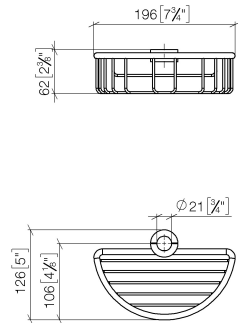

Shower basket for subsequent mounting on riser - Dark Chrome

IMO

82 290 970

- width 200mm
- height 62 mm
- 125mm projection

Fits: IMO, LULU, MADISON, MEM, TARA, CL.1, LISSÉ, VAIA, META, CYO

	Dark Chrome	82 290 970-19
	Chrome	82 290 970-00
	Brushed Platinum	82 290 970-06
	Platinum	82 290 970-08
	Durabronze (23kt Gold)	82 290 970-09
	Light Gold	82 290 970-26
	Brushed Light Gold	82 290 970-27
	Brushed Durabronze (23kt Gold)	82 290 970-28
	Matte Black	82 290 970-33
	Brushed Bronze	82 290 970-42
	Brushed Champagne (22kt Gold)	82 290 970-46
	Champagne (22kt Gold)	82 290 970-47
	Brushed Chrome	82 290 970-93
	Brushed Dark Platinum	82 290 970-99

82 290 970

mm [inches]

82 290 970

Parts for other  
finishes can be found  
here: [Chrome](#)