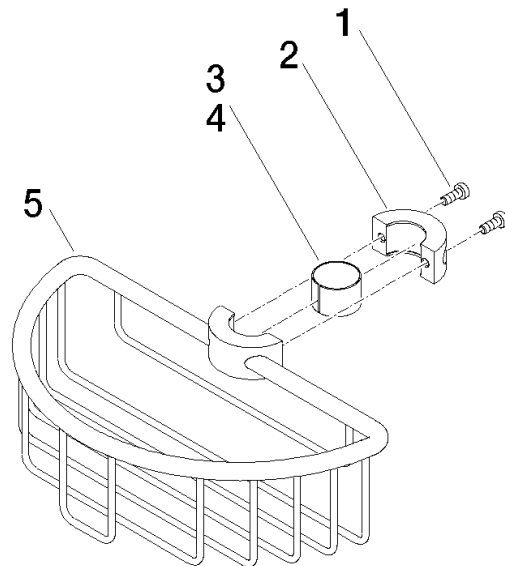

Shower basket for subsequent mounting on riser - Light Gold

IMO

82 290 970

- width 200mm
- height 62 mm
- 125mm projection

Fits: IMO, LULU, MADISON, MEM, TARA, CL.1, LISSÉ, VAIA, META, CYO

	Light Gold	82 290 970-26
	Chrome	82 290 970-00
	Brushed Platinum	82 290 970-06
	Platinum	82 290 970-08
	Durabronze (23kt Gold)	82 290 970-09
	Dark Chrome	82 290 970-19
	Brushed Light Gold	82 290 970-27
	Brushed Durabronze (23kt Gold)	82 290 970-28
	Matte Black	82 290 970-33
	Brushed Bronze	82 290 970-42
	Brushed Champagne (22kt Gold)	82 290 970-46
	Champagne (22kt Gold)	82 290 970-47
	Brushed Chrome	82 290 970-93
	Brushed Dark Platinum	82 290 970-99

82 290 970

mm [inches]

82 290 970

Parts for other finishes can be found here: [Chrome](#)

Spare parts list

No.	Item Number	Name	Quantity used	Delivery time
1	09 30 30 054 90	screw	4	2
2	08 17 97 520-26	holder	1	60
3	08 18 40 520 90	sleeve	1	2
4	08 18 40 521 90	sleeve	1	2
5	08 18 90 908-26	basket	1	60