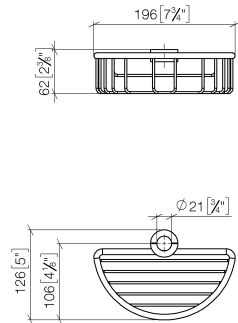

Shower basket for subsequent mounting on riser - Light Gold

IMO

82 290 970

- width 200mm
- height 62 mm
- 125mm projection

Fits: IMO, LULU, MADISON, MEM, TARA, CL.1, LISSÉ, VAIA, META, CYO

	Light Gold	82 290 970-26
	Chrome	82 290 970-00
	Brushed Platinum	82 290 970-06
	Platinum	82 290 970-08
	Durabronze (23kt Gold)	82 290 970-09
	Dark Chrome	82 290 970-19
	Brushed Light Gold	82 290 970-27
	Brushed Durabronze (23kt Gold)	82 290 970-28
	Matte Black	82 290 970-33
	Brushed Bronze	82 290 970-42
	Brushed Champagne (22kt Gold)	82 290 970-46
	Champagne (22kt Gold)	82 290 970-47
	Brushed Chrome	82 290 970-93
	Brushed Dark Platinum	82 290 970-99

82 290 970

mm [inches]

82 290 970

Parts for other finishes can be found here: [Chrome](#)

Spare parts list

No.	Item Number	Name	Quantity used	Delivery time
1	09 30 30 054 90	screw	4	2
2	08 17 97 520-26	holder	1	60
3	08 18 40 520 90	sleeve	1	2
4	08 18 40 521 90	sleeve	1	2
5	08 18 90 908-26	basket	1	60