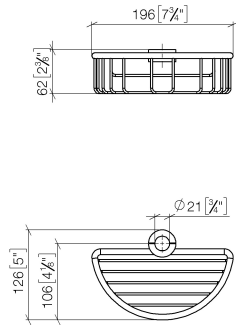

Shower basket for subsequent mounting on riser - Brushed Durabross (23kt Gold)

IMO

82 290 970

- width 200mm
- height 62 mm
- 125mm projection

Fits: IMO, LULU, MADISON, MEM, TARA, CL.1, LISSÉ, VAIA, META, CYO

Shower basket for subsequent mounting on riser - Brushed Durabronz (23kt Gold)

IMO

82 290 970
mm [inches]

Shower basket for subsequent mounting on riser - Brushed Durabrass (23kt Gold)

IMO

82 290 970
Parts for other
finishes can be found
here: Chrome

Spare parts list

No.	Item Number	Name	Quantity used	Delivery time
1	09 30 30 054 90	screw	4	2
2	08 17 97 520-28	holder	1	20
3	08 18 40 520 90	sleeve	1	2
4	08 18 40 521 90	sleeve	1	2
5	08 18 90 908-28	basket	1	20