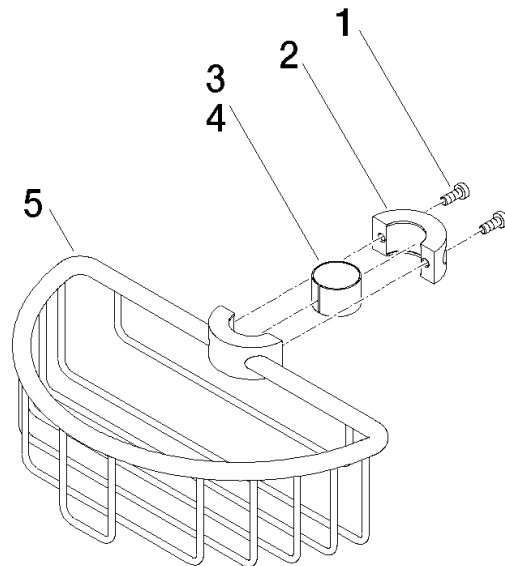

Shower basket for subsequent mounting on riser - Brushed Durabross (23kt Gold)

IMO

82 290 970

- width 200mm
- height 62 mm
- 125mm projection

Fits: IMO, LULU, MADISON, MEM, TARA, CL.1, LISSÉ, VAIA, META, CYO

Shower basket for subsequent mounting on riser - Brushed Durabronz (23kt Gold)

IMO

82 290 970
mm [inches]

Shower basket for subsequent mounting on riser - Brushed Durabrass (23kt Gold)

IMO

82 290 970
Parts for other
finishes can be found
here: Chrome

Spare parts list

No.	Item Number	Name	Quantity used	Delivery time
1	09 30 30 054 90	screw	4	2
2	08 17 97 520-28	holder	1	20
3	08 18 40 520 90	sleeve	1	2
4	08 18 40 521 90	sleeve	1	2
5	08 18 90 908-28	basket	1	20