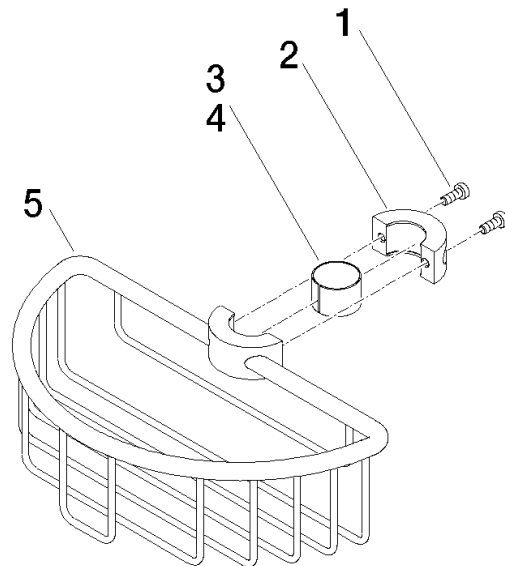

Shower basket for subsequent mounting on riser - Matte Black

IMO

82 290 970

- width 200mm
- height 62 mm
- 125mm projection

Fits: IMO, LULU, MADISON, MEM, TARA, CL.1, LISSÉ, VAIA, META, CYO

	Matte Black	82 290 970-33
	Chrome	82 290 970-00
	Brushed Platinum	82 290 970-06
	Platinum	82 290 970-08
	Durabass (23kt Gold)	82 290 970-09
	Dark Chrome	82 290 970-19
	Light Gold	82 290 970-26
	Brushed Light Gold	82 290 970-27
	Brushed Durabass (23kt Gold)	82 290 970-28
	Brushed Bronze	82 290 970-42
	Brushed Champagne (22kt Gold)	82 290 970-46
	Champagne (22kt Gold)	82 290 970-47
	Brushed Chrome	82 290 970-93
	Brushed Dark Platinum	82 290 970-99

82 290 970

mm [inches]

82 290 970

Parts for other finishes can be found here: [Chrome](#)

Spare parts list

No.	Item Number	Name	Quantity used	Delivery time
1	09 30 30 054 90	screw	4	2
2	08 17 97 520-33	holder	1	60
3	08 18 40 520 90	sleeve	1	2
4	08 18 40 521 90	sleeve	1	2
5	08 18 90 908-33	basket	1	60