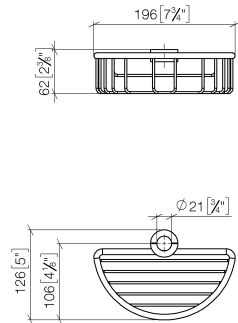

Shower basket for subsequent mounting on riser - Matte Black

IMO

82 290 970

- width 200mm
- height 62 mm
- 125mm projection

Fits: IMO, LULU, MADISON, MEM, TARA, CL.1, LISSÉ, VAIA, META, CYO

	Matte Black	82 290 970-33
	Chrome	82 290 970-00
	Brushed Platinum	82 290 970-06
	Platinum	82 290 970-08
	Durabass (23kt Gold)	82 290 970-09
	Dark Chrome	82 290 970-19
	Light Gold	82 290 970-26
	Brushed Light Gold	82 290 970-27
	Brushed Durabass (23kt Gold)	82 290 970-28
	Brushed Bronze	82 290 970-42
	Brushed Champagne (22kt Gold)	82 290 970-46
	Champagne (22kt Gold)	82 290 970-47
	Brushed Chrome	82 290 970-93
	Brushed Dark Platinum	82 290 970-99

82 290 970

mm [inches]

82 290 970

Parts for other finishes can be found here: [Chrome](#)

Spare parts list

No.	Item Number	Name	Quantity used	Delivery time
1	09 30 30 054 90	screw	4	2
2	08 17 97 520-33	holder	1	60
3	08 18 40 520 90	sleeve	1	2
4	08 18 40 521 90	sleeve	1	2
5	08 18 90 908-33	basket	1	60