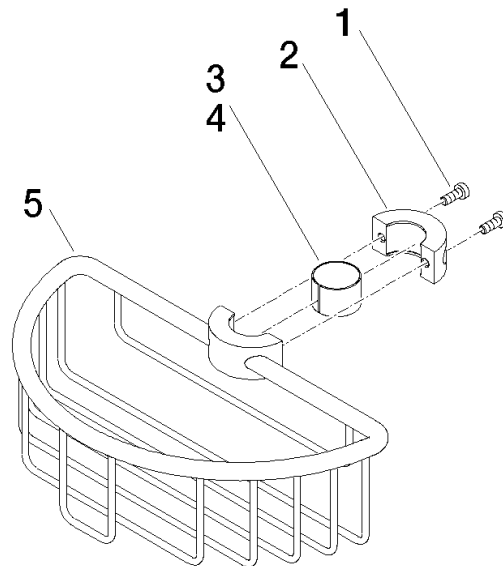

Shower basket for subsequent mounting on riser - Brushed Champagne (22kt Gold)

IMO

82 290 970

- width 200mm
- height 62 mm
- 125mm projection

Fits: IMO, LULU, MADISON, MEM, TARA, CL.1, LISSÉ, VAIA, META, CYO

Shower basket for subsequent mounting on riser - Brushed Champagne (22kt Gold)

IMO

82 290 970
mm [inches]

Shower basket for subsequent mounting on riser - Brushed Champagne (22kt Gold)

IMO

82 290 970
Parts for other
finishes can be found
here: Chrome

Spare parts list

No.	Item Number	Name	Quantity used	Delivery time
1	09 30 30 054 90	screw	4	2
2	08 17 97 520-46	holder	1	30
3	08 18 40 520 90	sleeve	1	2
4	08 18 40 521 90	sleeve	1	2
5	08 18 90 908-46	basket	1	30