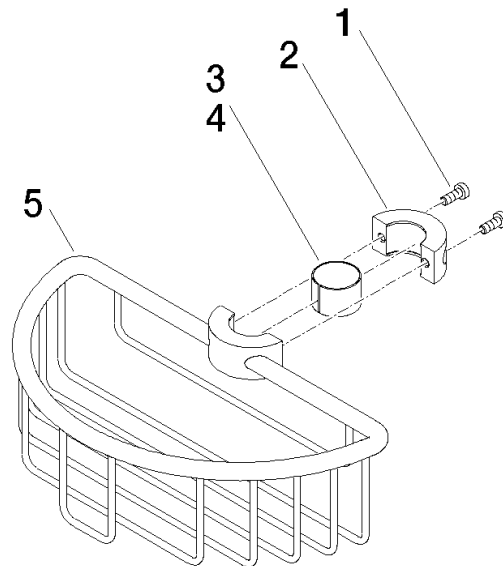

Shower basket for subsequent mounting on riser - Champagne (22kt Gold)

IMO

82 290 970

- width 200mm
- height 62 mm
- 125mm projection

Fits: IMO, LULU, MADISON, MEM, TARA, CL.1, LISSÉ, VAIA, META, CYO

	Champagne (22kt Gold)	82 290 970-47
	Chrome	82 290 970-00
	Brushed Platinum	82 290 970-06
	Platinum	82 290 970-08
	Durabrand (23kt Gold)	82 290 970-09
	Dark Chrome	82 290 970-19
	Light Gold	82 290 970-26
	Brushed Light Gold	82 290 970-27
	Brushed Durabrand (23kt Gold)	82 290 970-28
	Matte Black	82 290 970-33
	Brushed Bronze	82 290 970-42
	Brushed Champagne (22kt Gold)	82 290 970-46
	Brushed Chrome	82 290 970-93
	Brushed Dark Platinum	82 290 970-99

82 290 970

mm [inches]

82 290 970

Parts for other finishes can be found here: [Chrome](#)

Spare parts list

No.	Item Number	Name	Quantity used	Delivery time
1	09 30 30 054 90	screw	4	2
2	08 17 97 520-47	holder	1	30
3	08 18 40 520 90	sleeve	1	2
4	08 18 40 521 90	sleeve	1	2
5	08 18 90 908-47	basket	1	30