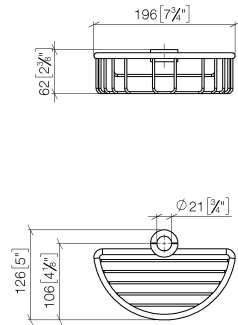

Shower basket for subsequent mounting on riser - Champagne (22kt Gold)

IMO

82 290 970

- width 200mm
- height 62 mm
- 125mm projection

Fits: IMO, LULU, MADISON, MEM, TARA, CL.1, LISSÉ, VAIA, META, CYO

	Champagne (22kt Gold)	82 290 970-47
	Chrome	82 290 970-00
	Brushed Platinum	82 290 970-06
	Platinum	82 290 970-08
	Durabrand (23kt Gold)	82 290 970-09
	Dark Chrome	82 290 970-19
	Light Gold	82 290 970-26
	Brushed Light Gold	82 290 970-27
	Brushed Durabrand (23kt Gold)	82 290 970-28
	Matte Black	82 290 970-33
	Brushed Bronze	82 290 970-42
	Brushed Champagne (22kt Gold)	82 290 970-46
	Brushed Chrome	82 290 970-93
	Brushed Dark Platinum	82 290 970-99

82 290 970

mm [inches]

82 290 970

Parts for other finishes can be found here: [Chrome](#)

Spare parts list

No.	Item Number	Name	Quantity used	Delivery time
1	09 30 30 054 90	screw	4	2
2	08 17 97 520-47	holder	1	30
3	08 18 40 520 90	sleeve	1	2
4	08 18 40 521 90	sleeve	1	2
5	08 18 90 908-47	basket	1	30