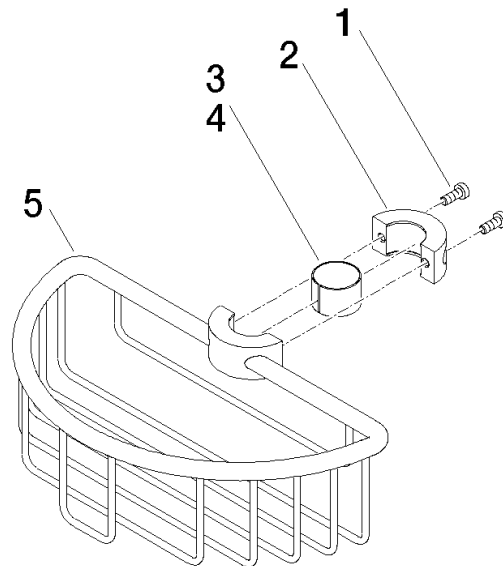

Shower basket for subsequent mounting on riser - Brushed Dark Platinum

IMO

82 290 970

- width 200mm
- height 62 mm
- 125mm projection

Fits: IMO, LULU, MADISON, MEM, TARA, CL.1, LISSÉ, VAIA, META, CYO

	Brushed Dark Platinum	82 290 970-99
	Chrome	82 290 970-00
	Brushed Platinum	82 290 970-06
	Platinum	82 290 970-08
	Durabrand (23kt Gold)	82 290 970-09
	Dark Chrome	82 290 970-19
	Light Gold	82 290 970-26
	Brushed Light Gold	82 290 970-27
	Brushed Durabrand (23kt Gold)	82 290 970-28
	Matte Black	82 290 970-33
	Brushed Bronze	82 290 970-42
	Brushed Champagne (22kt Gold)	82 290 970-46
	Champagne (22kt Gold)	82 290 970-47
	Brushed Chrome	82 290 970-93

82 290 970

mm [inches]

82 290 970

Parts for other finishes can be found here: [Chrome](#)

Spare parts list

No.	Item Number	Name	Quantity used	Delivery time
1	09 30 30 054 90	screw	4	2
2	08 17 97 520-99	holder	1	30
3	08 18 40 520 90	sleeve	1	2
4	08 18 40 521 90	sleeve	1	2
5	08 18 90 908-99	basket	1	30