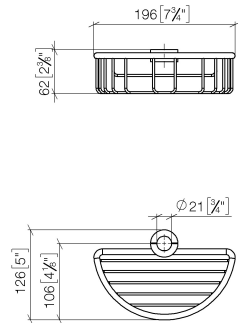

Shower basket for subsequent mounting on riser - Brushed Dark Platinum

IMO

82 290 970

- width 200mm
- height 62 mm
- 125mm projection

Fits: IMO, LULU, MADISON, MEM, TARA, CL.1, LISSÉ, VAIA, META, CYO

	Brushed Dark Platinum	82 290 970-99
	Chrome	82 290 970-00
	Brushed Platinum	82 290 970-06
	Platinum	82 290 970-08
	Durabrand (23kt Gold)	82 290 970-09
	Dark Chrome	82 290 970-19
	Light Gold	82 290 970-26
	Brushed Light Gold	82 290 970-27
	Brushed Durabrand (23kt Gold)	82 290 970-28
	Matte Black	82 290 970-33
	Brushed Bronze	82 290 970-42
	Brushed Champagne (22kt Gold)	82 290 970-46
	Champagne (22kt Gold)	82 290 970-47
	Brushed Chrome	82 290 970-93

82 290 970

mm [inches]

82 290 970

Parts for other finishes can be found here: [Chrome](#)

Spare parts list

No.	Item Number	Name	Quantity used	Delivery time
1	09 30 30 054 90	screw	4	2
2	08 17 97 520-99	holder	1	30
3	08 18 40 520 90	sleeve	1	2
4	08 18 40 521 90	sleeve	1	2
5	08 18 90 908-99	basket	1	30