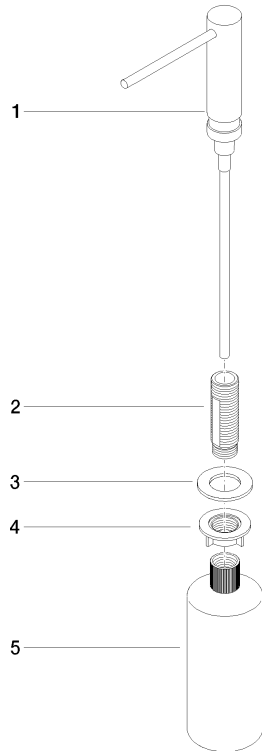

Dispenser without rosette - Platinum

ELIO

82 424 970

- 124mm projection
- 500 ml bottle
- can be filled from the top
- rotating pump head
- height 125 mm
- width 30mm
- hole diameter 25 mm

Fits ELIO, ENO, MEM, META SQUARE, SYNC and TARA ULTRA

Fits: ELIO, MEM, ENO, SYNC, TARA ULTRA, META SQUARE

	Platinum	82 424 970-08
	Chrome	82 424 970-00
	Brushed Platinum	82 424 970-06
	Durabrand (23kt Gold)	82 424 970-09
	Dark Chrome	82 424 970-19
	Brushed Durabrand (23kt Gold)	82 424 970-28
	Matte Black	82 424 970-33
	Brushed Champagne (22kt Gold)	82 424 970-46
	Champagne (22kt Gold)	82 424 970-47
	Brushed Chrome	82 424 970-93
	Brushed Dark Platinum	82 424 970-99

82 424 970

mm [inches]

82 424 970

Parts for other finishes can be found here: [Chrome](#)

Spare parts list

No.	Item Number	Name	Quantity used	Delivery time
1	90 10 10 539 00-08	dispenser	1	40
2	08 10 10 527 90	holder	1	2
3	09 14 05 014 90	seal	1	2
4	08 10 10 517 90	nut	1	2
5	90 10 10 603 00 90	container	1	2